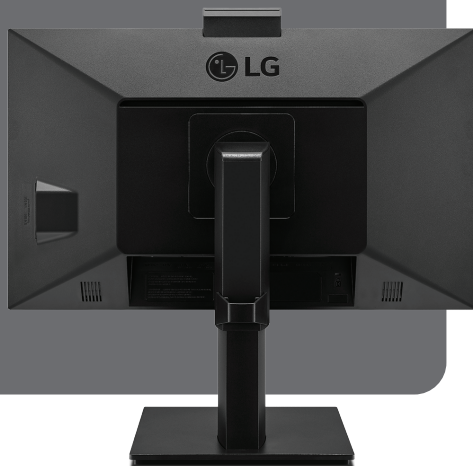

# LG Cloud Device All-in-One Thin Client

## 23.8-inch All-in-One Thin Client

24CQ650W / 24CQ651W  
24CQ650N / 24CQ651N

\*24CQ650W, 24CQ651W : Windows 10 IoT Enterprise / 24CQ650N, 24CQ651N : Non OS

- 23.8-inch Full HD (1920x1080) IPS Display
- Quad-core Processor\*
- Ergonomic Stand (Pivot, Swivel, Tilt, Height Adjust)
- Multi Display Set-up (Can be used in 4K resolution connected to two monitors or as a monitor itself via HDMI with a device.)
- Fanless Design
- Full HD Webcam (Push-pull Type) (Integrated microphone)
- Built-in Speakers

### Efficient Work Environment

The IPS display is great for eye comfort, with clear images and a wide view. Enjoy a clean setup with fewer cables and wires than a conventional desktop and monitor, a convenient stand that adjusts to your height, and a monitor that tilts all for your comfort. Adjust\* and swivel the monitor for a more comfortable workspace that helps you be more productive. Plus, a fanless design lengthens product life while lowering power consumption and noise for a more efficient work environment.

### Seamless Connectivity

Host online meetings and video conferences with a built-in Full HD push-pull type webcam and integrated speakers. The 24CQ650W/N, 24CQ651W/N conveniently has multi-ports for one USB Type-C™ with DisplayPort out, two USB 2.0, and four USB 3.2 gen 1 ports. Also, maximize productivity with Wi-Fi and Bluetooth wireless connections to work on VDI\*s in virtually any environment.