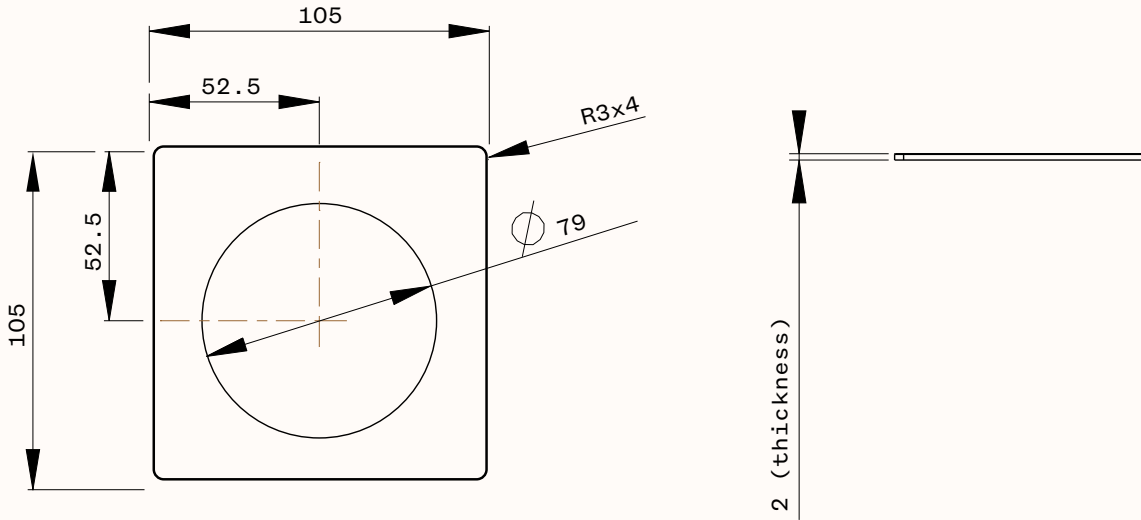

# POWERDOT FRAME<sup>01</sup>

# Dimensions

See user manual for assembly instructions.

# POWERDOT FRAME<sup>01</sup>

FOR 1 POWERDOT, BLACK/WHITE/SILVER

**ART. NO**

9003000109	BLACK
9003000101	WHITE
9003000102	SILVER

# Technical data

INTERFACE	FOR 1 POWERDOT
MATERIAL	STEEL
COLOUR	BLACK RAL 9005, WHITE RAL 9016, SILVER
FINISH	BLACK/WHITE-MATTE, SILVER-METALLIC
LENGHT	105mm
WIDTH	105mm
THICKNESS	2mm
HOLE DIAMETER	Ø79mm