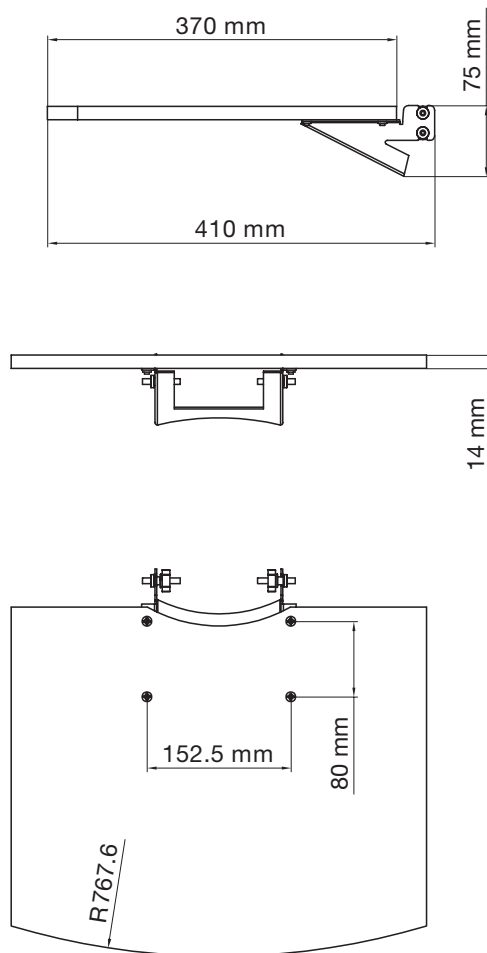

SHELVES (HEAVY)

INFO

- Color: Black, grey, birch, beech and plexi glass.
- Max load: 12 kg

Note: Holding console is included.

The shelf can be raised or lowered stepless along the pillar.

ART. NO

SU010020-P0
SU010021-P0
SU010023-P0
SU010024-P0
SU010025-P0
SU010026-P0

DESCRIPTION

SMS Flat shelf H Black incl Consol
SMS Flat shelf H Grey incl Consol
SMS Flat shelf H Beech incl Consol
SMS Flat shelf H Birch incl Consol
SMS Flat shelf H Plexi incl Consol
SMS Flat shelf H Plexi XL incl Consol

SMS FLATSCREEN SHELF H