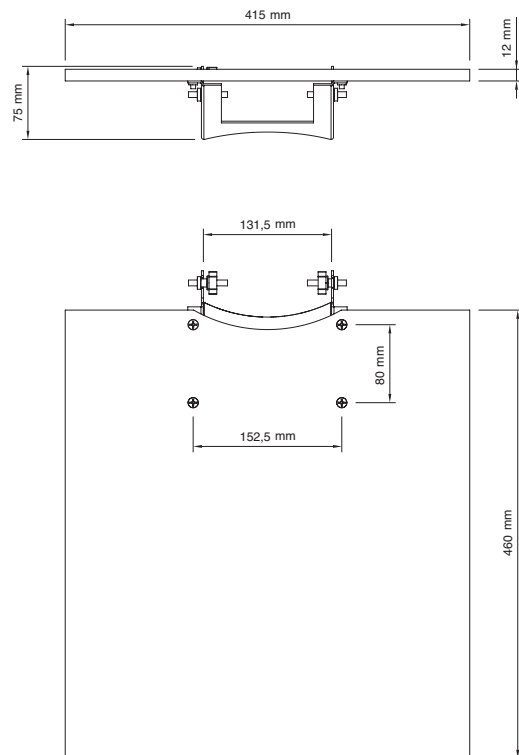

SMS FLATSCREEN SHELF H PLEXI XL

SMART MEDIA SOLUTIONS

www.SmartMediaSolutions.se