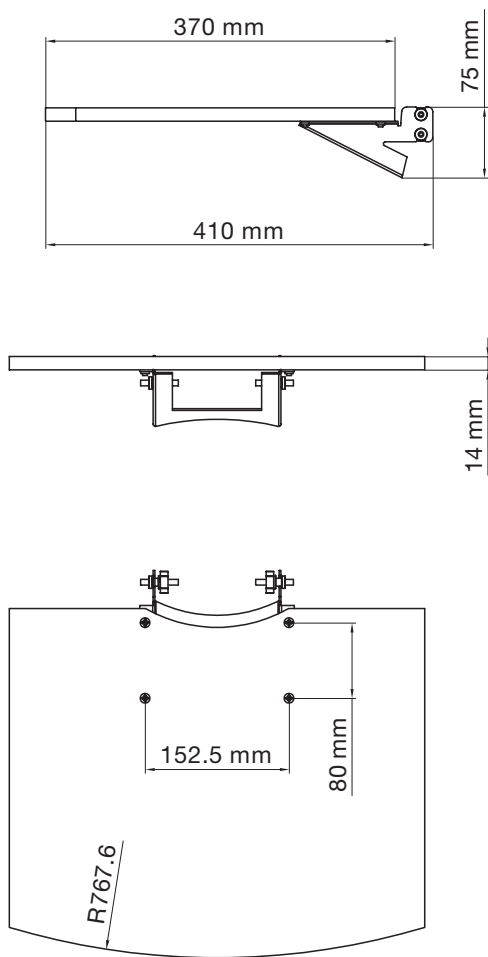

SMS FLATSCREEN SHELF H

SMS FLATSCREEN SHELF H PLEXI XL

SMART MEDIA SOLUTIONS

www.SmartMediaSolutions.se