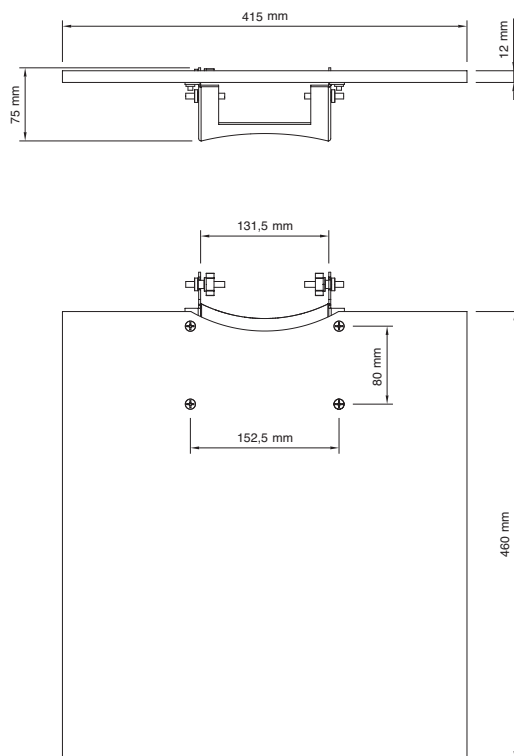

SMS FLATSCREEN SHELF H

SMS FLATSCREEN SHELF H PLEXI XL

SMART MEDIA SOLUTIONS

www.SmartMediaSolutions.se