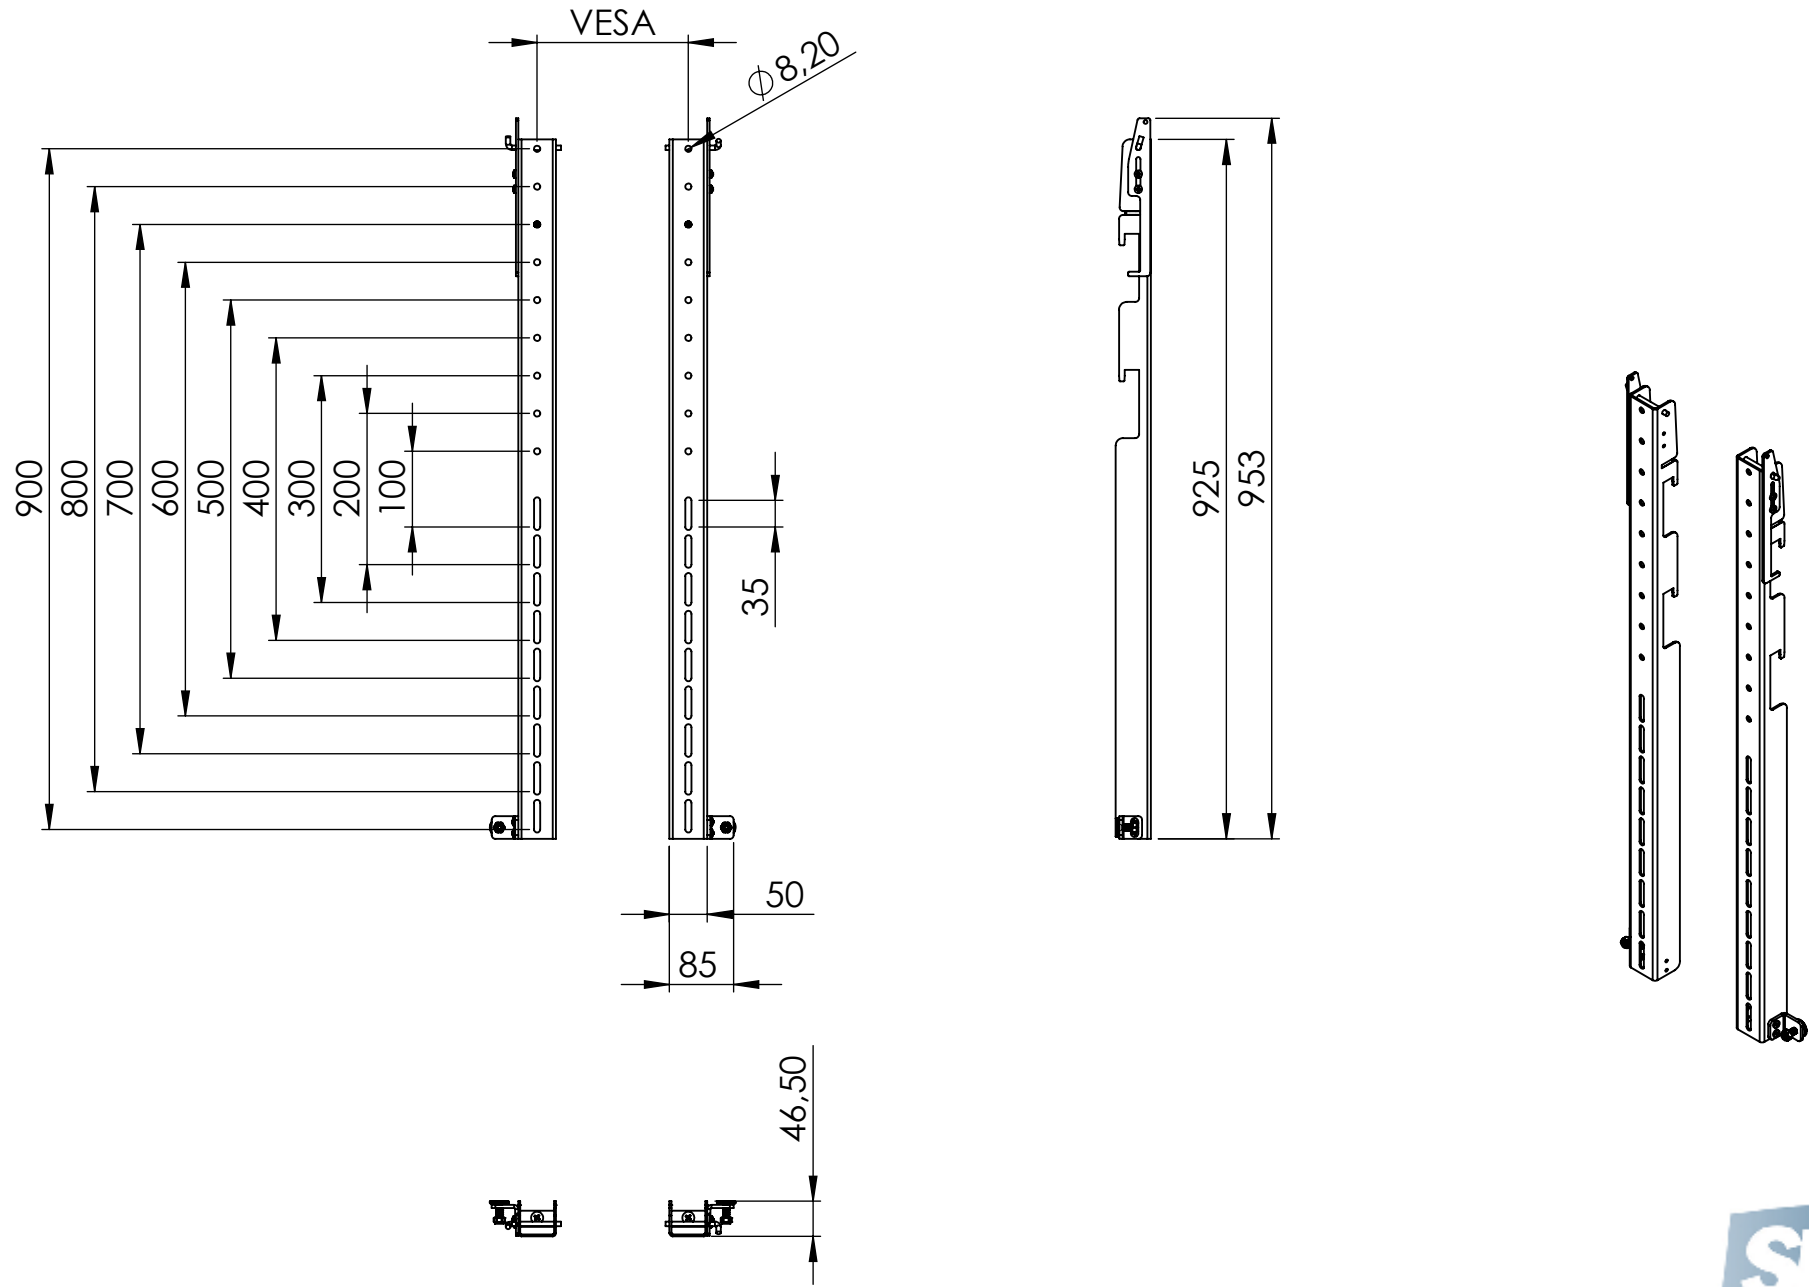

Technical drawing (mm)

PW030006 / SMS LFD Mod XL Vert Bars

SMART MEDIA SOLUTIONS

www.smartmedia.solutions.ae