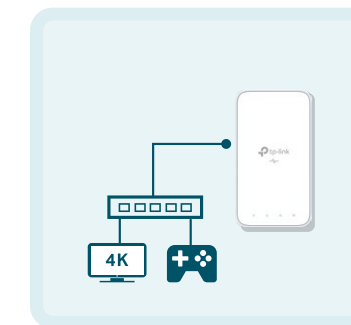

HomePlug AV2 Standard Compliant

Provides users with stable, high-speed data transfer rates of up to 1000 Mbps on a line length of up to 300 meters.[†]

One-Touch Wi-Fi Configuration

With just a tap, copy your router's wireless settings onto the extender to share the same SSID and password.