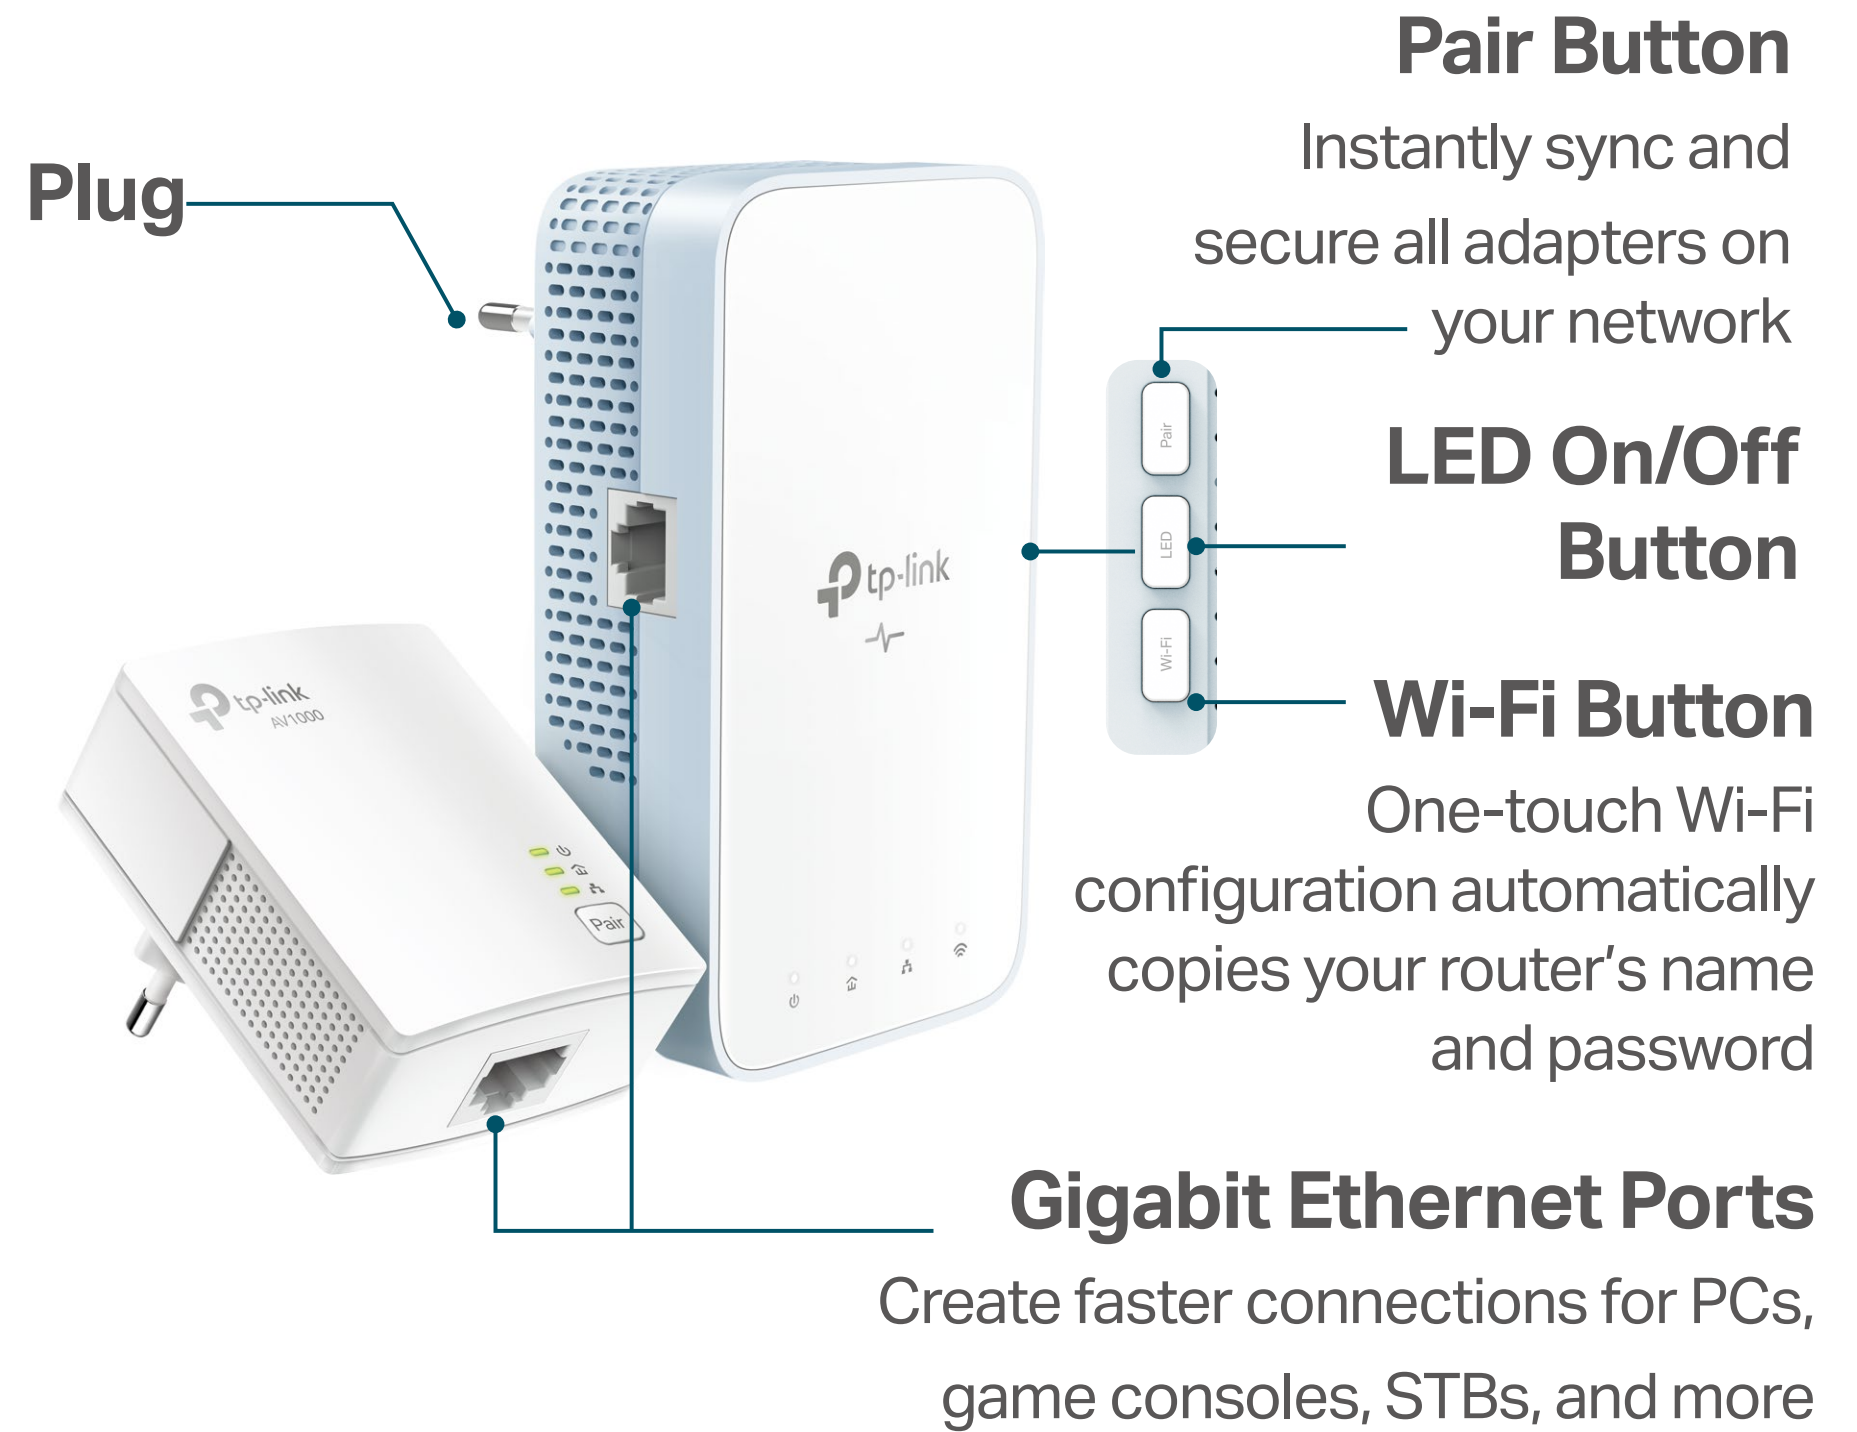

Specifications

Hardware

- Transmission Speeds:
  - Powerline: Up to 1000 Mbps
  - Ethernet: 10/100/1000 Mbps
- Standards and Protocols:
  - HomePlug AV2, HomePlug AV, IEEE 1901, IEEE 802.3, IEEE 802.3u, IEEE 802.3ab, IEEE 802.11b/g/n (2.4GHz), IEEE 802.11a/n/ac (5GHz)
- Interface: TL-WPA7517: 1 Ethernet Port; TL-PA7017: 1 Ethernet Port
- Plug Type: EU
- Button: Pair, Reset, Wi-Fi Clone, LED On/Off
- LED Indicator: Power, Powerline, Ethernet, Wi-Fi (2.4GHz), Wi-Fi (5GHz)
- Dimensions (W x D x H):
  - TL-WPA7517: 2.7 × 1.4 × 4.9 in. (69.5 × 35 × 124.1 mm)
  - TL-PA7017: 2.0 × 1.1 × 2.6 in. (52 × 28.5 × 65 mm)
- IGMP: IGMP v1/v2/v3
- Power Consumption:
  - TL-WPA7517: Maximum: 11.0W, Typical: 6.5W
  - TL-PA7017: Maximum: 2.9W, Typical: 2.6W
- Range: Up to 300 meters/1000 feet over existing electrical wiring
- Compatibility:
  - Compatible with all HomePlug AV & AV2 standard powerline adapters