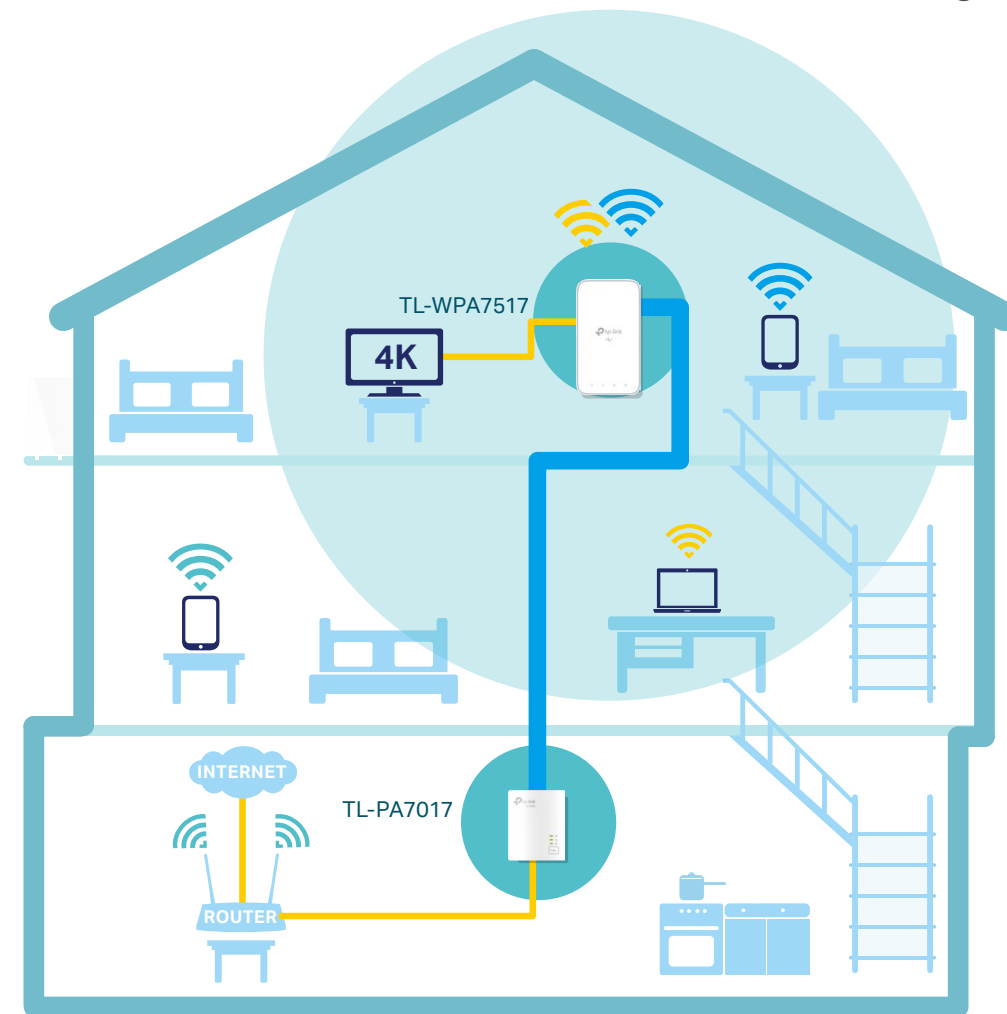

AV1000 Gigabit Powerline ac Wi-Fi Kit

AC1200 Wi-Fi to Power Up Your Network

TL-WPA7517 KIT

 Plug & Play

 Ideal for 4K HD Streaming and Lag-Free Gaming

 Supports Smart Roaming^Δ

 One-Touch Wi-Fi Configuration

Highlights

Easily Extend Fast, Reliable Wi-Fi to Every Room

The AV1000 Gigabit Powerline ac Wi-Fi Kit brings internet to any area with a power outlet using your home's electrical wiring.

- No need for new wires or drilling
- Network passes through walls and floors

- Electrical Wiring
- Ethernet Cable
- 📶 2.4 GHz 300 Mbps[†]
- 📶 5 GHz 867 Mbps[†]

 **OneMesh™** Supports Smart Roaming
Form a unified mesh network with TL-WPA7517 and a OneMesh™ router for seamless streaming while moving around your home.

HomePlug AV2 Standard Compliant

Provides users with stable, high-speed data transfer rates of up to 1000 Mbps on a line length of up to 300 meters.[†]

One-Touch Wi-Fi Configuration

With just a tap, copy your router's wireless settings onto the extender to share the same SSID and password.