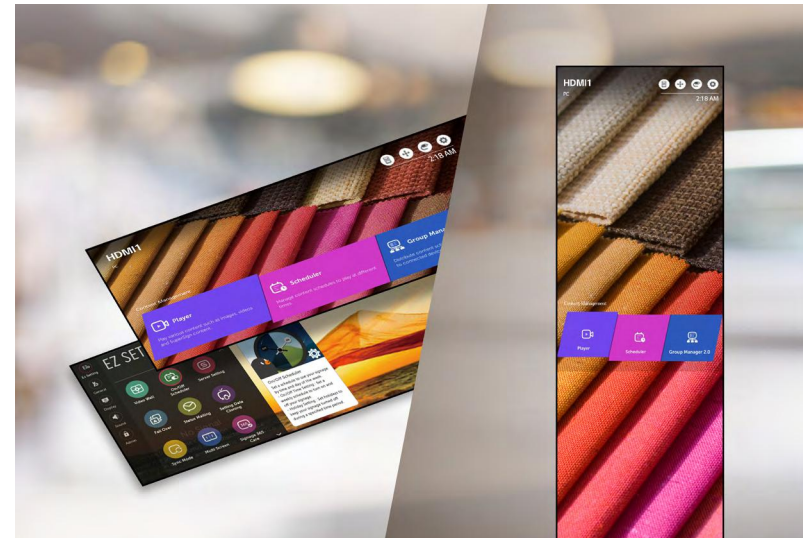

User-Friendly UX

The 86BH5F is equipped with a user-friendly UX to simplify approach flows, groups similar functions together, and adopts an intuitive GUI for ease of use. When using the display in portrait mode, OSD* can also be adjusted accordingly.