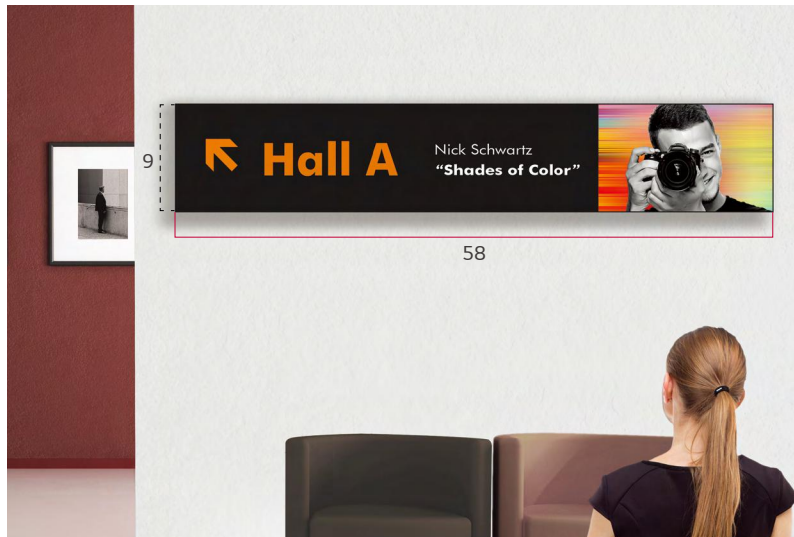

Ultra Stretch Signage | 86BH5F

Ultra Stretch Signage, 58:9 Space-Fitting Wide Screen

The 86BH5F is the most suitable display for delivering new forms of advertising and multiplexed information in a 58:9 widescreen format. It can bring unused & leftover space to life by being installed without restriction.

58:9 Wide Screen

High Picture Quality

Effective Content Delivery

Convenient Maintenance

* All images in this datasheet are for illustrative purposes only.

58:9 Extended Wide Format

It is a unique wide screen with 58:9 bar type which provides much more flexibility in playing content* than the conventional display of 16:9 ratio.

* Video content only. (Images not supported)

Ultra HD Resolution (3,840 × 600)

Ultra HD resolution delivers an immersive viewing experience with vivid colors and clear images.

Multi Screen Mode with 4PBP