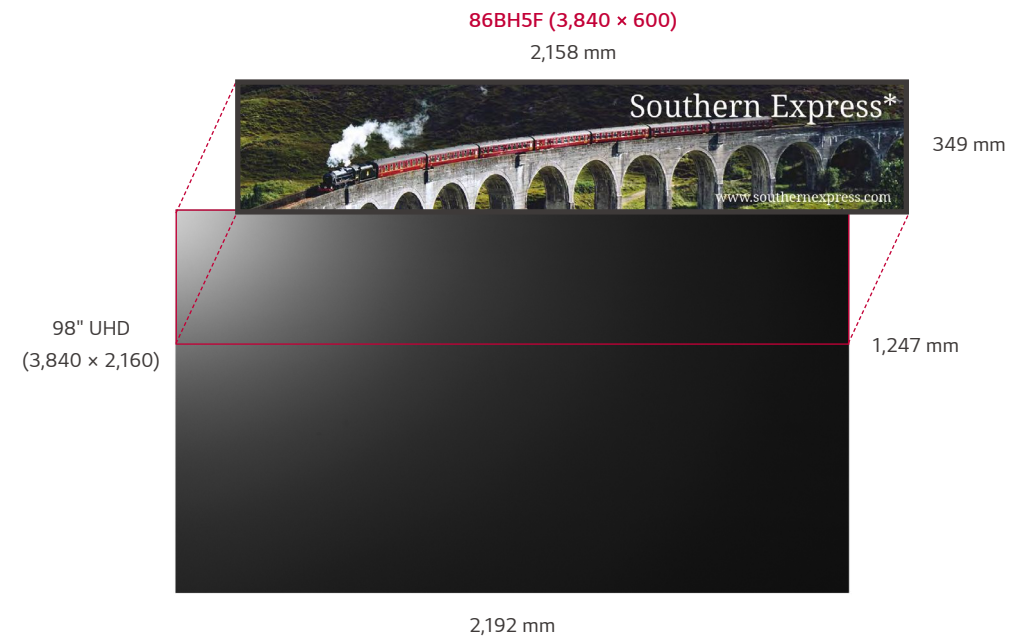

58:9 Extended Wide Format

It is a unique wide screen with 58:9 bar type which provides much more flexibility in playing content* than the conventional display of 16:9 ratio.

* Video content only. (Images not supported)

Ultra HD Resolution (3,840 × 600)

Ultra HD resolution delivers an immersive viewing experience with vivid colors and clear images.