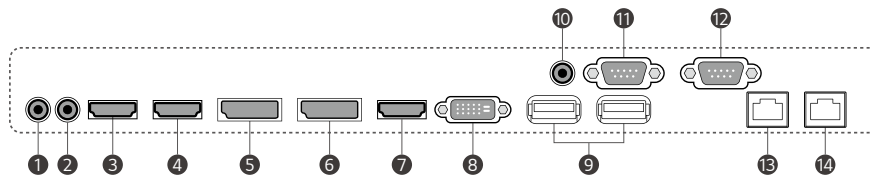

* ConnectedCare is the brand name of LG Signage365Care Service. The availability differs by region.

DIMENSION (unit: mm)

CONNECTIVITY

- | | | | |
|------------------|------------------|---------------------|-----------|
| ① AUDIO In | ⑤ DP In | ⑨ USB 2.0 In | ⑬ LAN In |
| ② AUDIO Out | ⑥ DP Out | ⑩ IR & LIGHT SENSOR | ⑭ LAN Out |
| ③ HDMI(1) In 2.0 | ⑦ HDMI(3) In 1.4 | ⑪ RS-232C In | |
| ④ HDMI(2) In 2.0 | ⑧ DVI-D In | ⑫ RS-232C Out | |