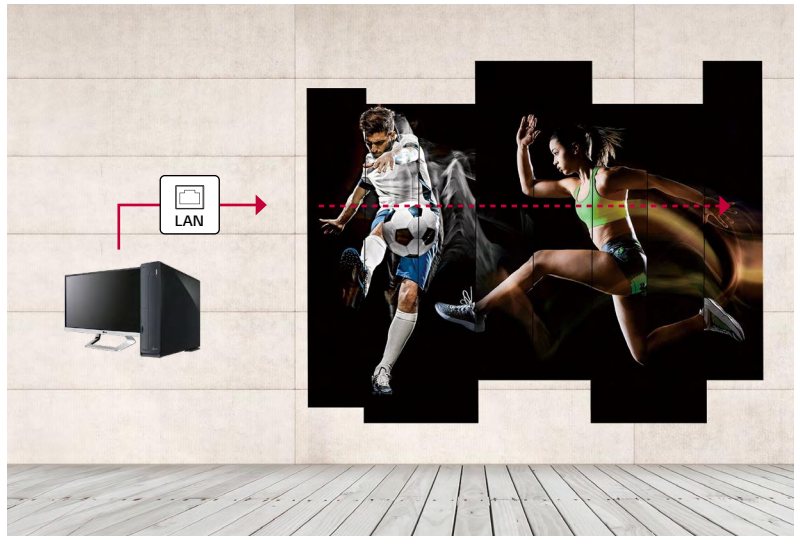

LAN Daisy Chain Management

By using this daisy-chained network feature, you can execute commands such as controlling, monitoring and even updating firmware.