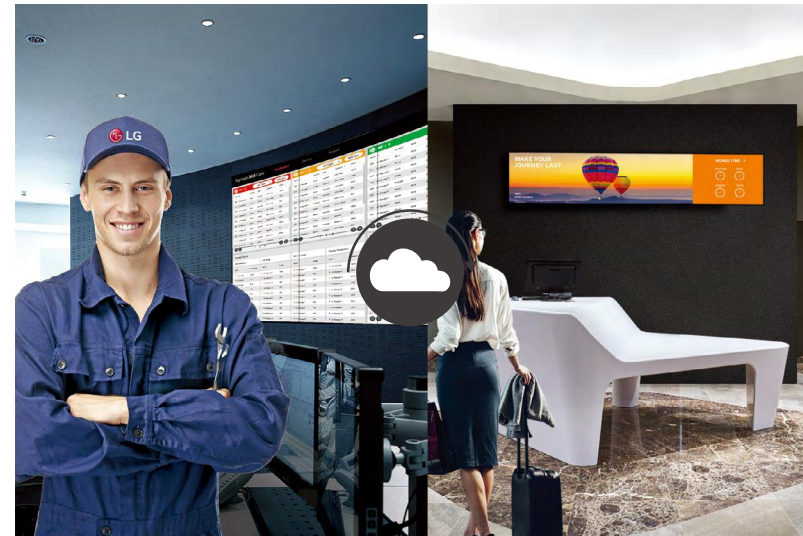

* OSD : On Screen Display

LAN Daisy Chain Management

By using this daisy-chained network feature, you can execute commands such as controlling, monitoring and even updating firmware.

Real-Time Monitoring with ConnectedCare

Easier and faster maintenance are available with our optional cloud service solution ConnectedCare*. It remotely manages the status of displays in client workplaces for fault diagnosis and remote-control services, enabling the stable operation of clients' businesses.