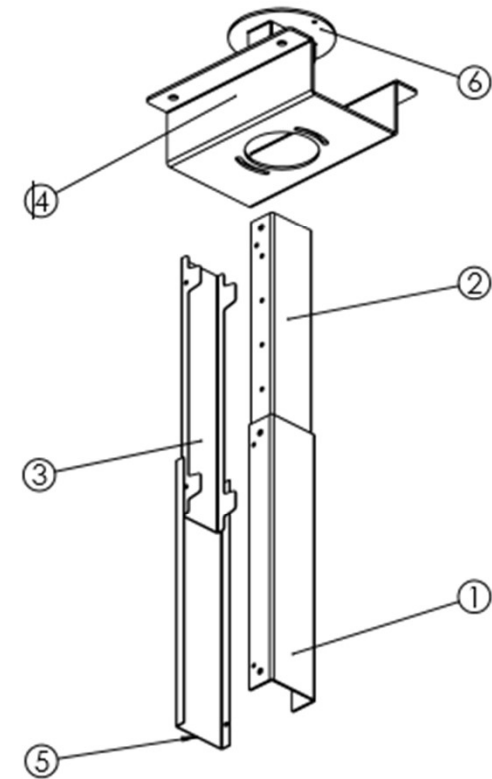

INSTALLATION GUIDELINE  
Ceiling casing

**Part no: CM3500-0101-01P**

**Description: Telescope Short (40-60cm)**

1. Start to mount the Ceilingmount to the ceiling
2. Telescope pipe (40-60cm) is attached to the ceiling mount

**Part no: CM6500-0101-01P**

**Description: Telescope long (65-110cm)**

1. Start to mount the Ceilingmount to the ceiling
2. Telescope pipe (65-110cm) is attached to the ceiling mount

**Part no: CM5500-0101-01 / CM9900-0101-01**  
**Description: Extension pipe (55 / 99cm)**

3. Connect the extension pipe to the telescope (if needed)

**Part no: CC3211-5001-01 – CC7511-5001-01**

**Description: Ceiling casing 32" / 43" / 49" / 55" / 65" / 75"**

4. Top of the ceiling casing (4) is connected to the telescope pipe or extension pipe
5. M8 screws are used on the backside of the LCD screen (VESA)
6. The screen is attached to key hole of the ceiling casing (3)
7. Frontcover (1) is attached to the backcover (2) with 4pcs of M4 screws