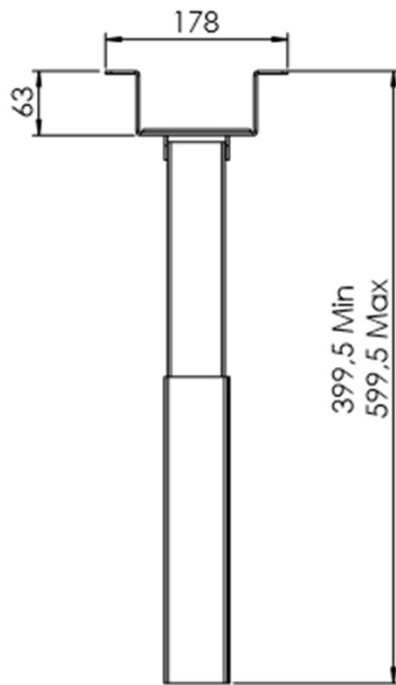

INSTALLATION GUIDELINE  
Ceiling casing

**Part no: CM3500-0101-01P**

**Description: Telescope Short (40-60cm)**

1. Start to mount the Ceilingmount to the ceiling
2. Telescope pipe (40-60cm) is attached to the ceiling mount

**Part no: CM6500-0101-01P**

**Description: Telescope long (65-110cm)**

1. Start to mount the Ceilingmount to the ceiling
2. Telescope pipe (65-110cm) is attached to the ceiling mount

**Part no: CM5500-0101-01 / CM9900-0101-01**  
**Description: Extension pipe (55 / 99cm)**

3. Connect the extension pipe to the telescope (if needed)

**Part no: CC3211-5001-01 – CC7511-5001-01**

**Description: Ceiling casing 32" / 43" / 49" / 55" / 65" / 75"**

4. Top of the ceiling casing (4) is connected to the telescope pipe or extension pipe
5. M8 screws are used on the backside of the LCD screen (VESA)
6. The screen is attached to key hole of the ceiling casing (3)
7. Frontcover (1) is attached to the backcover (2) with 4pcs of M4 screws