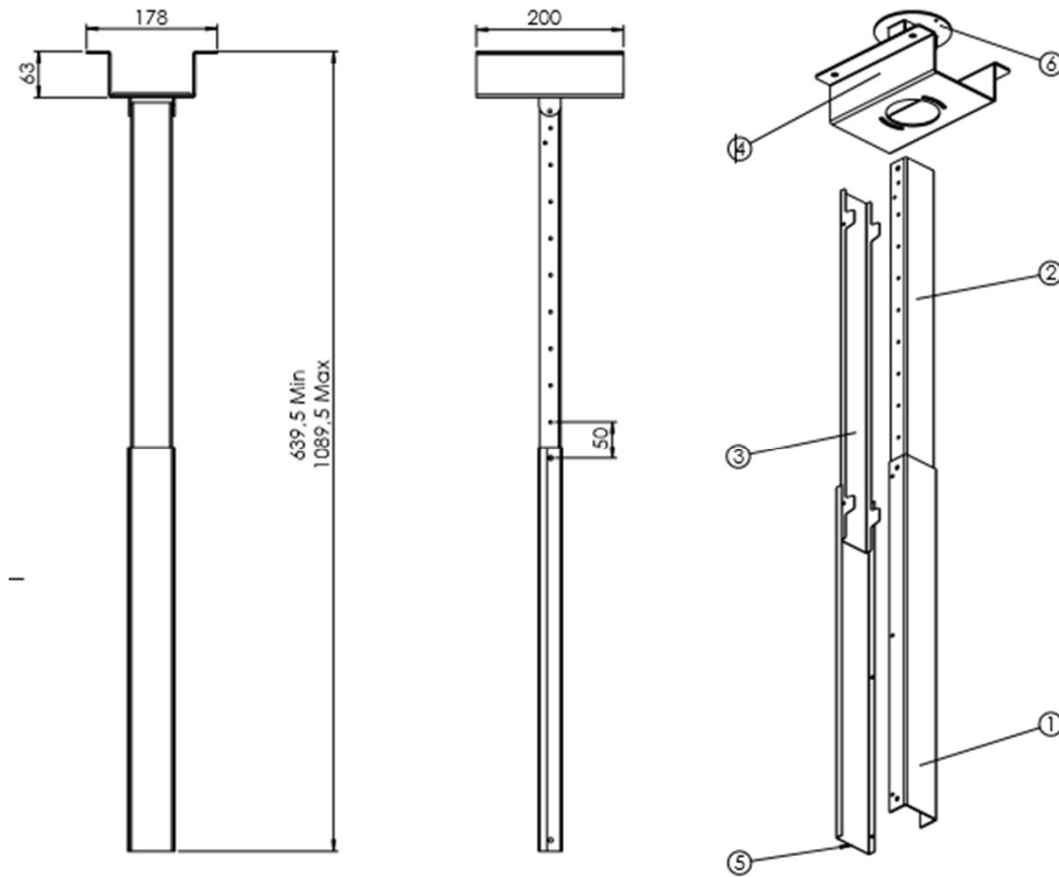

INSTALLATION GUIDELINE  
Ceiling casing

**Part no: CM3500-0101-01P**

**Description: Telescope Short (40-60cm)**

1. Start to mount the Ceilingmount to the ceiling
2. Telescope pipe (40-60cm) is attached to the ceiling mount

**Part no: CM6500-0101-01P**

**Description: Telescope long (65-110cm)**

1. Start to mount the Ceilingmount to the ceiling
2. Telescope pipe (65-110cm) is attached to the ceiling mount

**Part no: CM5500-0101-01 / CM9900-0101-01**  
**Description: Extension pipe (55 / 99cm)**

3. Connect the extension pipe to the telescope (if needed)

**Part no: CC3211-5001-01 – CC7511-5001-01**

**Description: Ceiling casing 32" / 43" / 49" / 55" / 65" / 75"**

4. Top of the ceiling casing (4) is connected to the telescope pipe or extension pipe
5. M8 screws are used on the backside of the LCD screen (VESA)
6. The screen is attached to key hole of the ceiling casing (3)
7. Frontcover (1) is attached to the backcover (2) with 4pcs of M4 screws