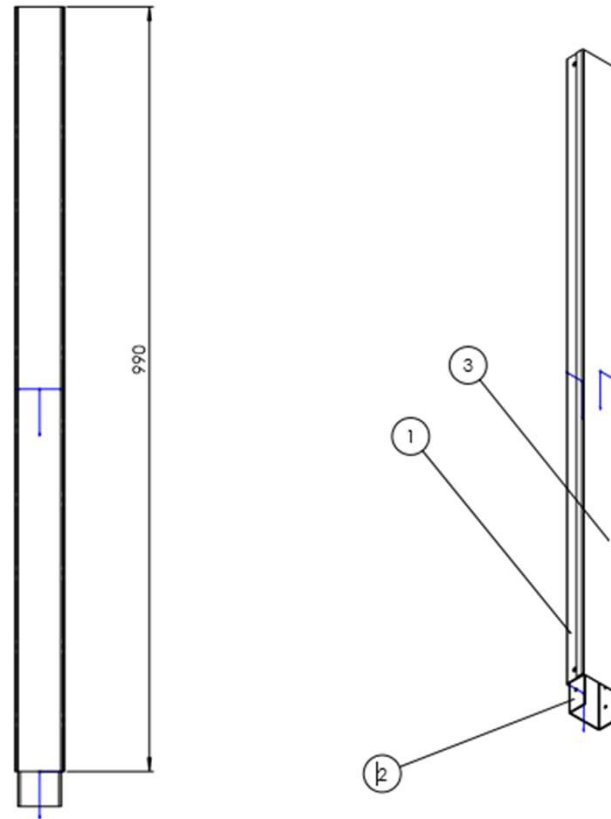

INSTALLATION GUIDELINE  
Ceiling casing

**Part no: CM3500-0101-01P**

**Description: Telescope Short (40-60cm)**

1. Start to mount the Ceilingmount to the ceiling
2. Telescope pipe (40-60cm) is attached to the ceiling mount

**Part no: CM6500-0101-01P**

**Description: Telescope long (65-110cm)**

1. Start to mount the Ceilingmount to the ceiling
2. Telescope pipe (65-110cm) is attached to the ceiling mount

**Part no: CM5500-0101-01 / CM9900-0101-01**  
**Description: Extension pipe (55 / 99cm)**

3. Connect the extension pipe to the telescope (if needed)

**Part no: CC3211-5001-01 – CC7511-5001-01**

**Description: Ceiling casing 32" / 43" / 49" / 55" / 65" / 75"**

4. Top of the ceiling casing (4) is connected to the telescope pipe or extension pipe
5. M8 screws are used on the backside of the LCD screen (VESA)
6. The screen is attached to key hole of the ceiling casing (3)
7. Frontcover (1) is attached to the backcover (2) with 4pcs of M4 screws