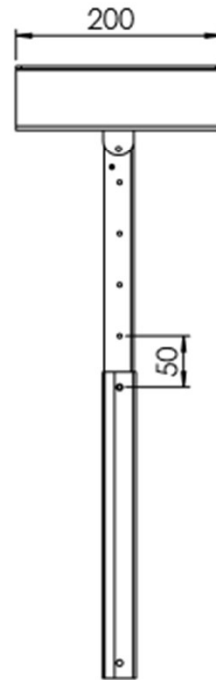

INSTALLATION GUIDELINE  
Ceiling casing

**Part no: CM3500-0101-01P**

**Description: Telescope Short (40-60cm)**

1. Start to mount the Ceilingmount to the ceiling
2. Telescope pipe (40-60cm) is attached to the ceiling mount

**Part no: CM6500-0101-01P**

**Description: Telescope long (65-110cm)**

1. Start to mount the Ceilingmount to the ceiling
2. Telescope pipe (65-110cm) is attached to the ceiling mount

**Part no: CM5500-0101-01 / CM9900-0101-01**  
**Description: Extension pipe (55 / 99cm)**

3. Connect the extension pipe to the telescope (if needed)

**Part no: CC3211-5001-01 – CC7511-5001-01**

**Description: Ceiling casing 32" / 43" / 49" / 55" / 65" / 75"**

4. Top of the ceiling casing (4) is connected to the telescope pipe or extension pipe
5. M8 screws are used on the backside of the LCD screen (VESA)
6. The screen is attached to key hole of the ceiling casing (3)
7. Frontcover (1) is attached to the backcover (2) with 4pcs of M4 screws