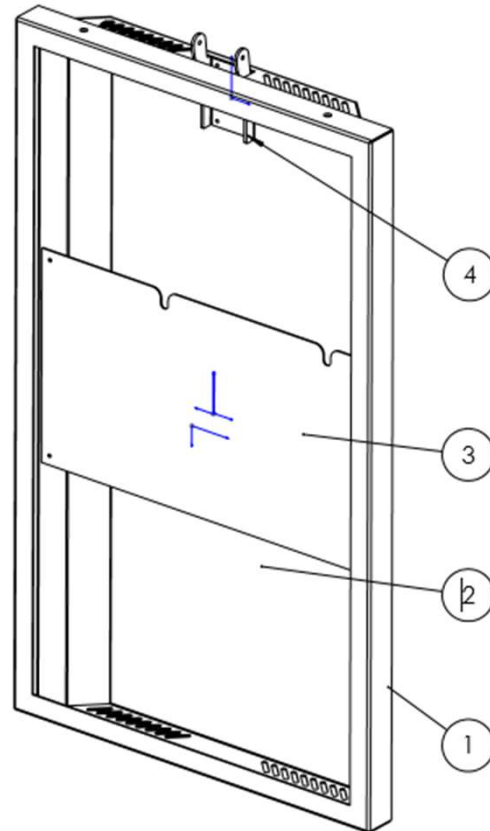

INSTALLATION GUIDELINE  
Ceiling casing

**Part no: CM3500-0101-01P**

**Description: Telescope Short (40-60cm)**

1. Start to mount the Ceilingmount to the ceiling
2. Telescope pipe (40-60cm) is attached to the ceiling mount

**Part no: CM6500-0101-01P**

**Description: Telescope long (65-110cm)**

1. Start to mount the Ceilingmount to the ceiling
2. Telescope pipe (65-110cm) is attached to the ceiling mount

**Part no: CM5500-0101-01 / CM9900-0101-01**  
**Description: Extension pipe (55 / 99cm)**

3. Connect the extension pipe to the telescope (if needed)

**Part no: CC3211-5001-01 – CC7511-5001-01**

**Description: Ceiling casing 32" / 43" / 49" / 55" / 65" / 75"**

4. Top of the ceiling casing (4) is connected to the telescope pipe or extension pipe
5. M8 screws are used on the backside of the LCD screen (VESA)
6. The screen is attached to key hole of the ceiling casing (3)
7. Frontcover (1) is attached to the backcover (2) with 4pcs of M4 screws