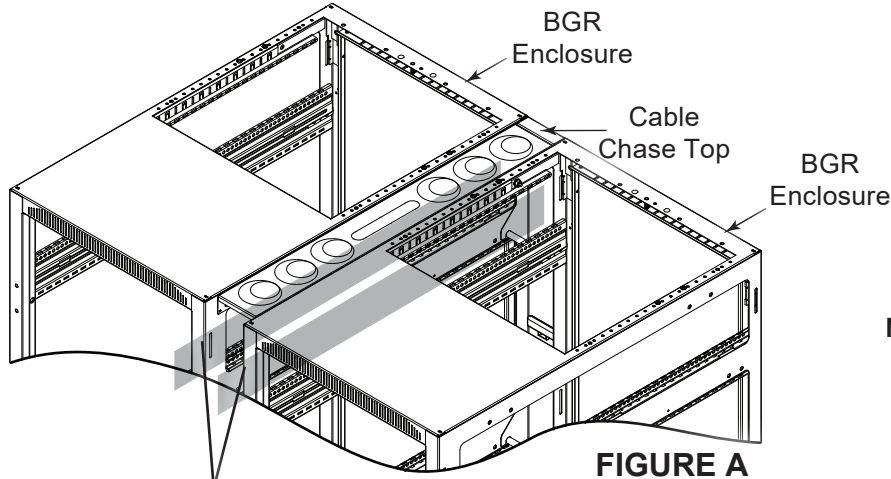

#### INSTALLATION

- Use a power driver, ½" socket, (2x) 5/16-18 x 5/8" bolts, (2x) 5/16-18 x 5/8" flange nuts, (2x) 5/16-18 x 5/8" bonding bolts, and (2x) 5/16-18 x 5/8" bonding flange nuts to attach the upper-sides of the enclosure to the cable chase top as shown. (FIGURE A)

**NOTE:** Expanded cutaway view showing bonding nut (cable chase top side) and bonding bolt (enclosure side) for clarity.

**NOTE:**

- The (4x) holes on sides of the cable chase top shown for clarity.
- A regular bolt and nut along with a bonding bolt and nut must be used on top connections through each enclosure and into the cable chase top as shown.
- Two extra (4 total) connection hole locations are provided on each side for easier access around any pre-installed equipment.
- For more information, refer to the BGR Cable Chase instruction sheet (I-00484) at [www.legrandav.com](http://www.legrandav.com).