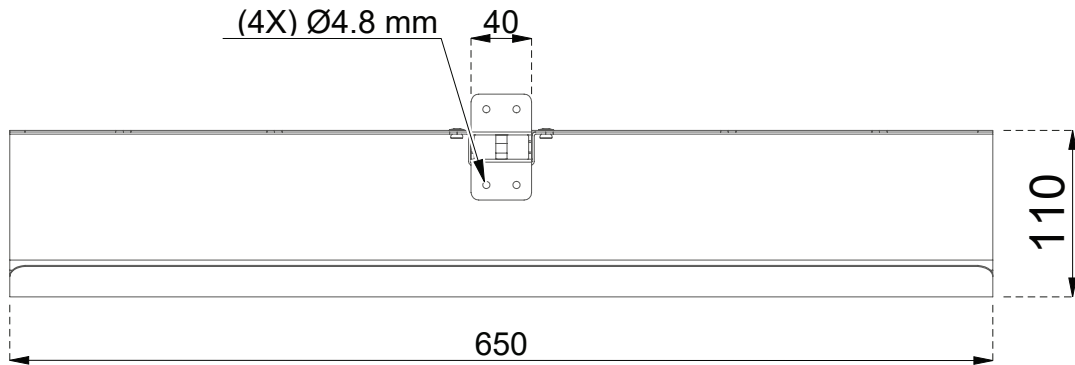

axessline

Axessline LiftPipe Tray

Drawing 3601000102

Top view

Rear view

Side view