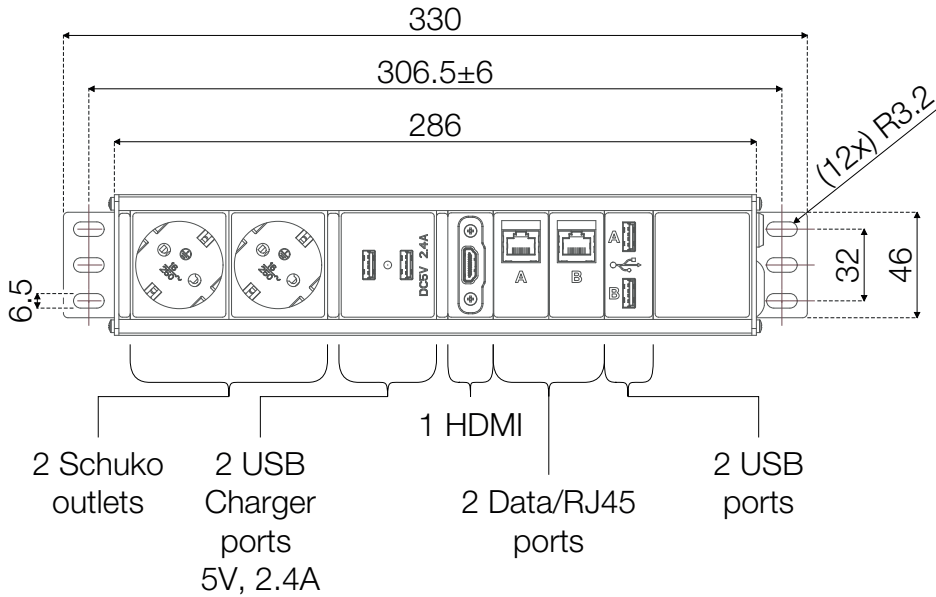

935-T2UD

Axessline Conference - 2 Power, 2 USB charger ports, 1 HDMI, 2 Data, 2 USB ports

Top view

Left side

Right side

Product cables & lengths:

- 1x Male Wieland cable (~600 mm)
- 1x Female HDMI cable (~600 mm)
- 2x Female RJ45 cable (~600 mm)
- 2x Female USB-A cable (~600 mm)