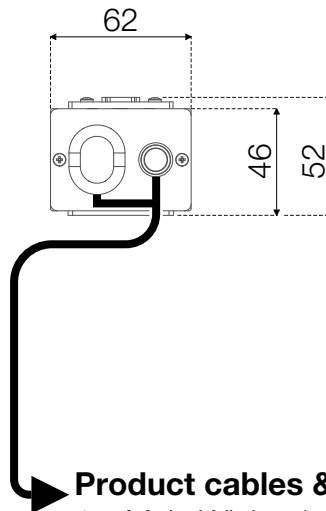

935-T2UD

Axessline Conference - 2 Power, 2 USB charger ports, 1 HDMI, 2 Data, 2 USB ports

Top view

Left side

Right side

Product cables & lengths:

- 1x Male Wieland cable (~600 mm)
- 1x Female HDMI cable (~600 mm)
- 2x Female RJ45 cable (~600 mm)
- 2x Female USB-A cable (~600 mm)