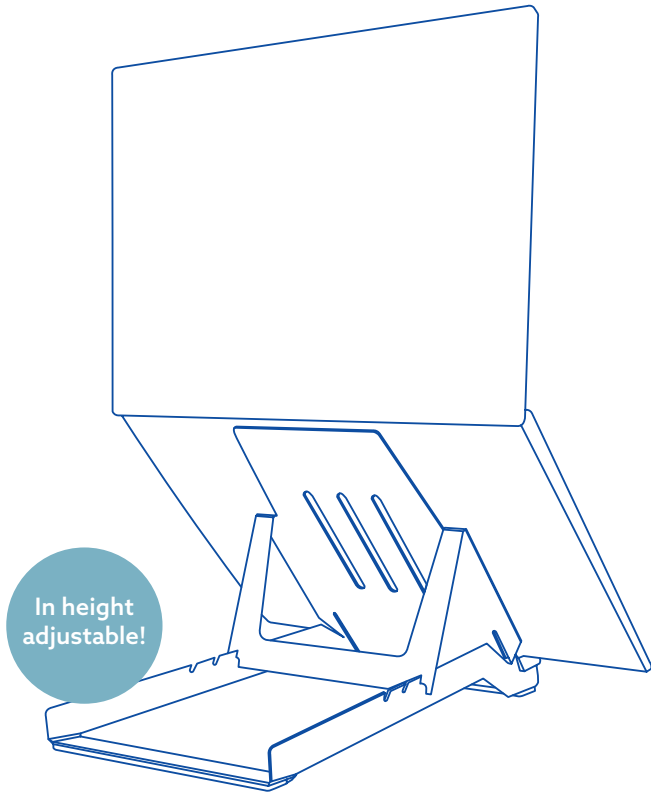

Step C

Step D

Step E

Final product

For more information
about this product,
scan the QR code!
https://r-go.tools/ribas_web_en

Ergonomischer Laptop-Ständer

R-Go Riser Basic

Installation