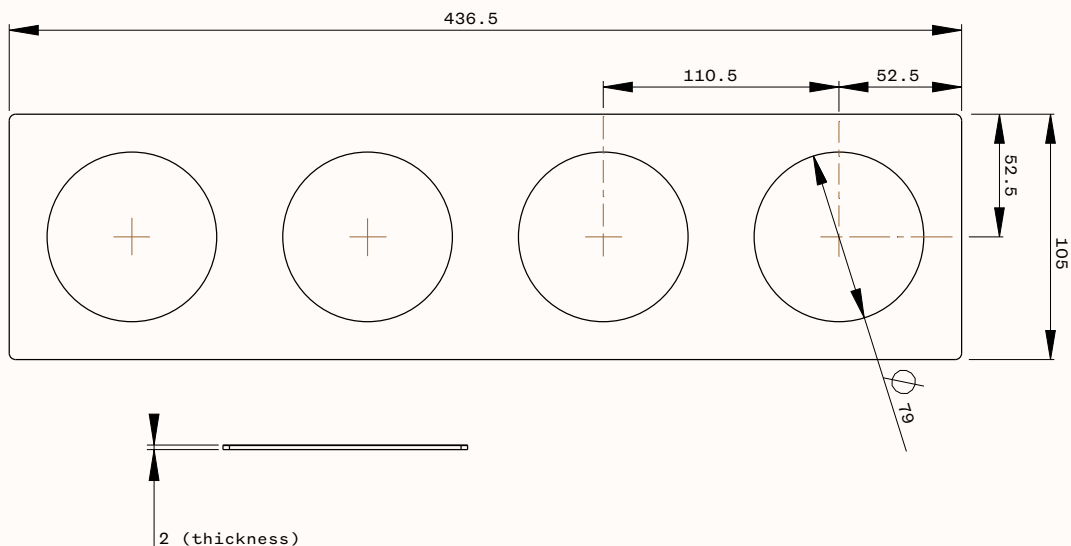

POWERDOT FRAME⁰⁴

Dimensions

See user manual for assembly instructions.

POWERDOT FRAME⁰⁴

FOR 4 POWERDOT, BLACK/WHITE/SILVER

ART. NO

- 9003000309 BLACK
- 9003000301 WHITE
- 9003000302 SILVER

Technical data

INTERFACE	FOR 4 POWERDOT
MATERIAL	STEEL
COLOUR	BLACK RAL 9005, WHITE RAL 9016, SILVER
FINISH	BLACK/WHITE-MATTE, SILVER-METALLIC
LENGHT	436.5mm
WIDTH	105mm
THICKNESS	2mm
HOLE DIAMETER	Ø79mm