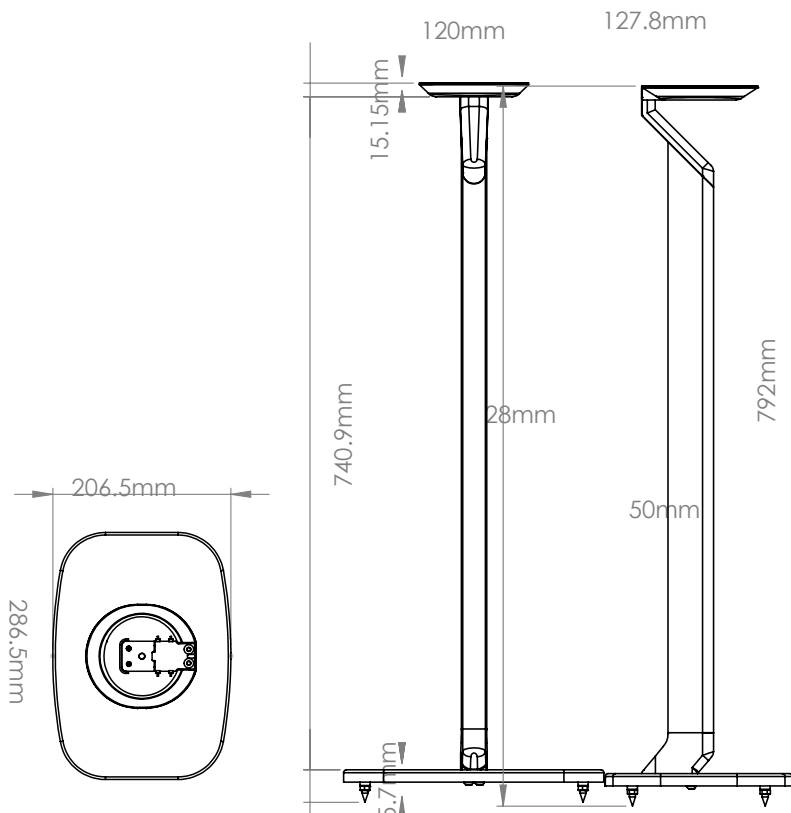

Premium Floor Stand for Sonos Era 100

The ultimate premium accessory for the Sonos Era 100. Modern, elegant design crafted from high quality aluminium and steel, position the Sonos Era 100 at the optimum listening height.

- Positions the speaker at the ideal height for seated listening
- Modern, elegant design crafted from high quality aluminium and steel
- Fully Enclosed smart cable management to keep cables hidden
- Built-in power extension cord, just connect and go.
- Includes adjustable carpet spikes and sound isolating feet
- Quick and easy assembly
- Available in white and black

	White		Black	
Product Code	FLXE100PFS1011		FLXE100PFS1021	
UPC Number	5057964003078		5057964003085	
UK, European and US (SRP)	£179.99	€ 199.99	\$199.99	
Product Specifications	Height	Width	Depth	Weight
Product Size (mm)	790mm	286.5mm	206.5mm	3.8KG
Carton Dimensions (mm)	786mm	218mm	58mm	4.1KG
Carton Contents	1 x floor stand, 1 x instructions, 1 x fixings, 1 x cable			
Country of Manufacture	China	Outer Carton Quantity		4