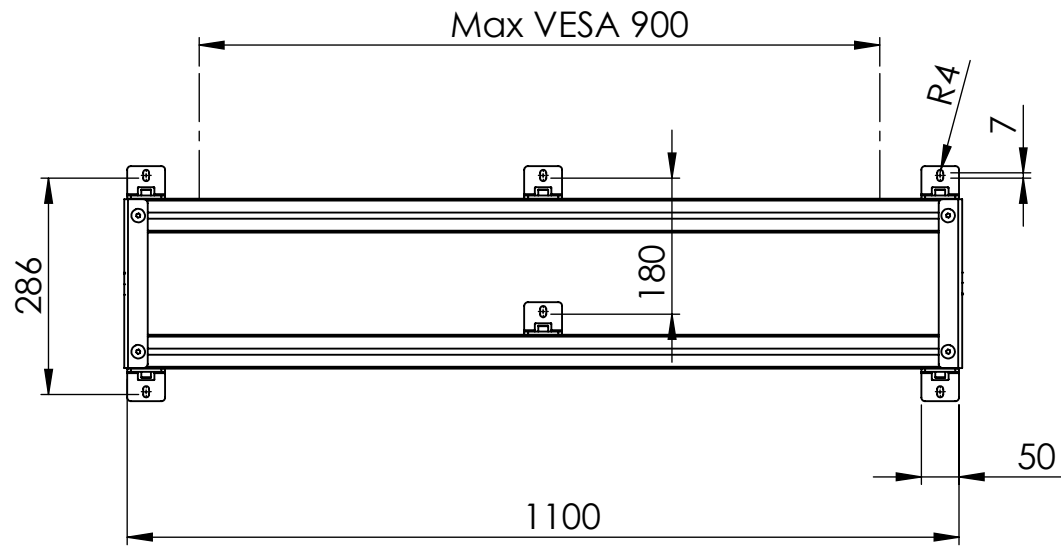

Technical drawing (mm)

PW030008 / SMS LFD Modules PRO II 900

SMART MEDIA SOLUTIONS

www.smartmedia.solutions.ae