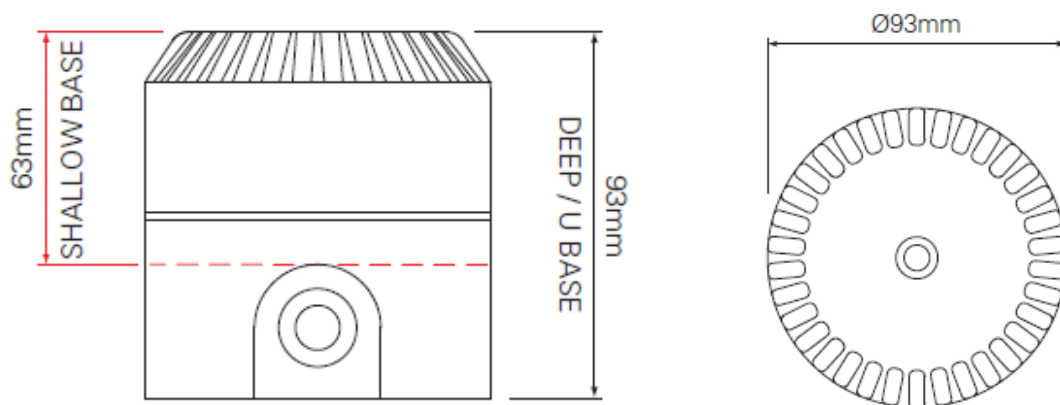

VANDERBILT

SIR1992-V-LP & SIR1992-R-LP

Indoor sirens

VANDERBILT

■ Technical Specifications

Supply voltage (nom. 12 V)	9 ... 28 VDC
Current consumption (at 12 VDC)	
- 12 VDC at tone 3	6 mA
- 24 VDC at tone 3	12 mA
Sound output	
- Number of tones	32
- Alarm stages	2
- Output	102 dB @ 24 VDC & 95 dB @ 12 VDC
- Adjustment	10 dB
Monitoring	Reverse polarity
Cable size (terminals)	0.28mm ² to 2.5mm ²
Construction	
- Material	ABS
- Colour	SIR1992-V-LP white, SIR1992-R-LP red
Ambient conditions	
- Operating temperature	-25 ... +70 °C
- Storage temperature	-15 ... +55 °C
- Housing protection (EN60529)	IP54 standard base, IP65 deep base
Dimensions (Ø x H)	93 x 63 mm standard base, 93 x 93 mm deep base