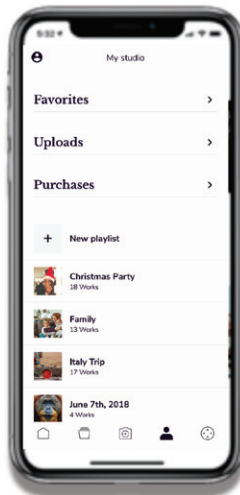

Membership Benefits	Non-Members	Members
Showcase over \$3 billion of art—30,000+ artworks		✓
Priority viewing of all new art in the library		✓
Curate your own playlists—mixing our art with your own		✓
Access to 24/7 customer support	First 90 days	<b>UNLIMITED</b>
Meural Cloud storage for your uploads	2 GB	<b>20 GB</b>
50% savings on all art purchases		✓
Upload your own photographs and art	✓	✓
Be a patron of the arts—60% of what we earn on art goes to artists	✓	✓
Access to 100 curated 'sampler' works	✓	✓

### The Meural App

Browse art, create playlists, and customize settings with the Meural app. You can even explore art without lifting a finger using your Amazon Alexa.

Scroll through new and noteworthy works

Browse 30,000+ images

Instantly upload photos

Manage playlists, uploads, and favorites

Control your Canvas from anywhere