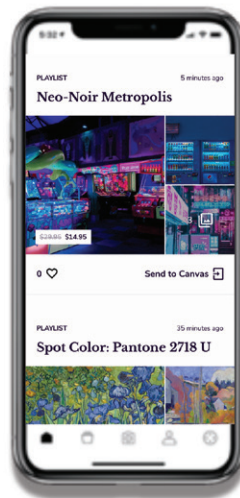

Bring the world's museums and galleries to your wall with Meural's virtually endless digital library of 30,000+ works of iconic and emerging art.

- World's largest art streaming service
- A dynamic collection of 30,000+ works
- Old art, new art, everything in between
- Browse by museum, movement, artist, color, and more
- Iconic image collections like National Geographic and The Little Prince
- Only-on-Meural exclusive art

### Meural Marketplace and Membership

The Meural Marketplace enables users to purchase single artworks and playlists a la carte.

Meural Members make the most of their Canvas. You can showcase over 30,000+ works on your Canvas and access other exclusive benefits.

### The Meural App

Browse art, create playlists, and customize settings with the Meural app. You can even explore art without lifting a finger using your Amazon Alexa.

Scroll through new and noteworthy works