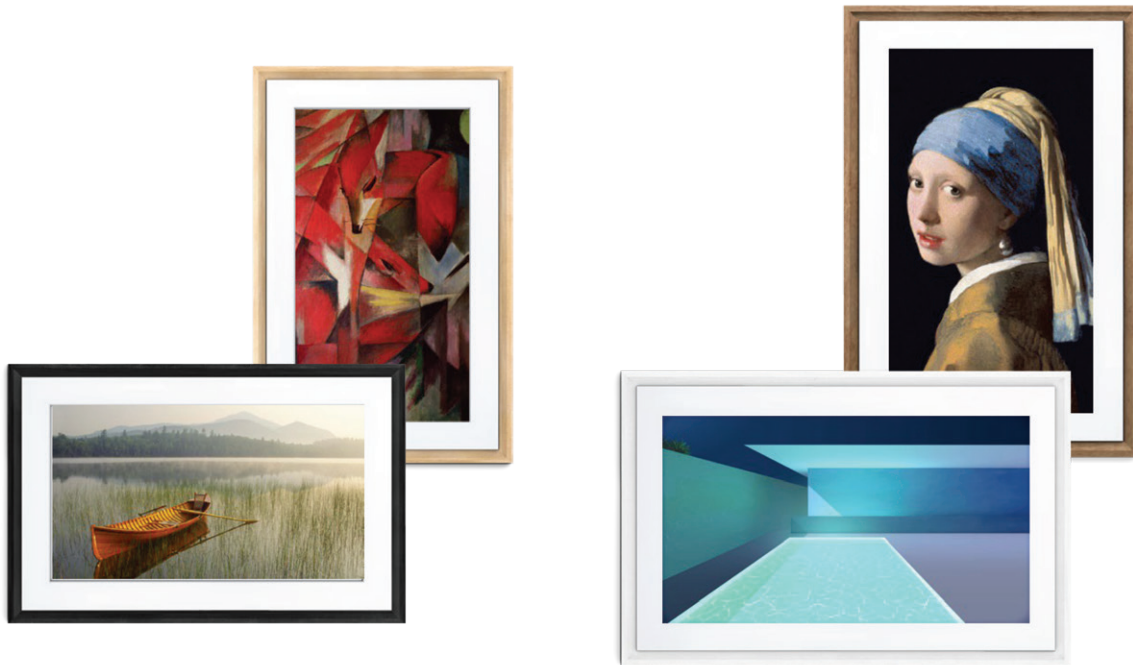

## Art for Everyone

The Meural Canvas II brings an expansive library of the world's most inspiring artworks to your wall. Now you can display paintings and photos from renowned and up-and-coming artists next to your own photography on our elegantly designed digital canvas. Every work of art looks as real and textured as it would on a traditional canvas or print thanks to our patented TrueArt Technology—and you can easily customize and cycle through playlists of art with intuitive hand gesture controls, online, on our app, or by asking your compatible smart assistant to find something new.