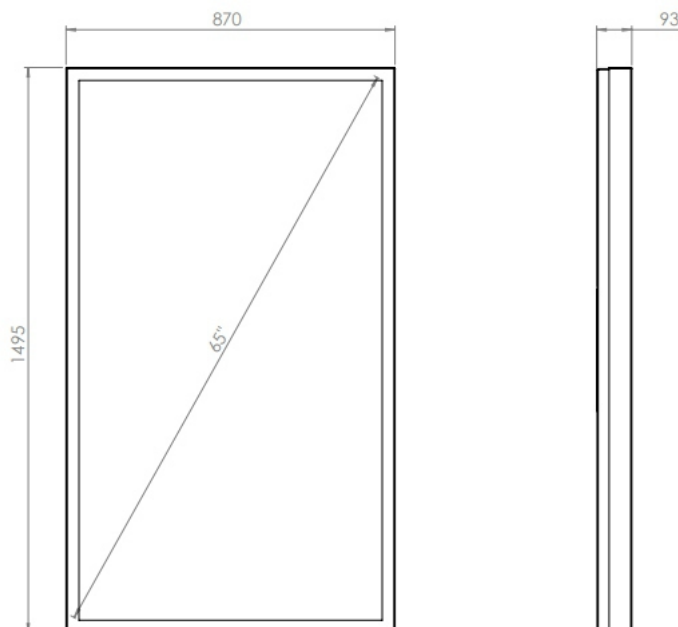

Our wall casing EASY is designed to give a professional signage feeling. Different models in landscape and portrait mode to allow airflow from top to bottom as only the sides are covered completely to the wall. Space for computer and power plugs inside. Available in black and white as standard.

TECHNICAL DRAWING

SPECIFICATION

Features

No visible cables
Space for computer and powerplugs inside
Covered from sides
Cable outlets on top and bottom
Optimized air ventilation for portrait mode
Wall mount included

Material options

Powder coated metal

Display options

VESA 200x200 / 300x300

Powder coating colors

Black, RAL 9005str
White, RAL 9003str
Custom color upon request

Part number & Description

WC6500-5001-02

Wall casing, Portrait, White