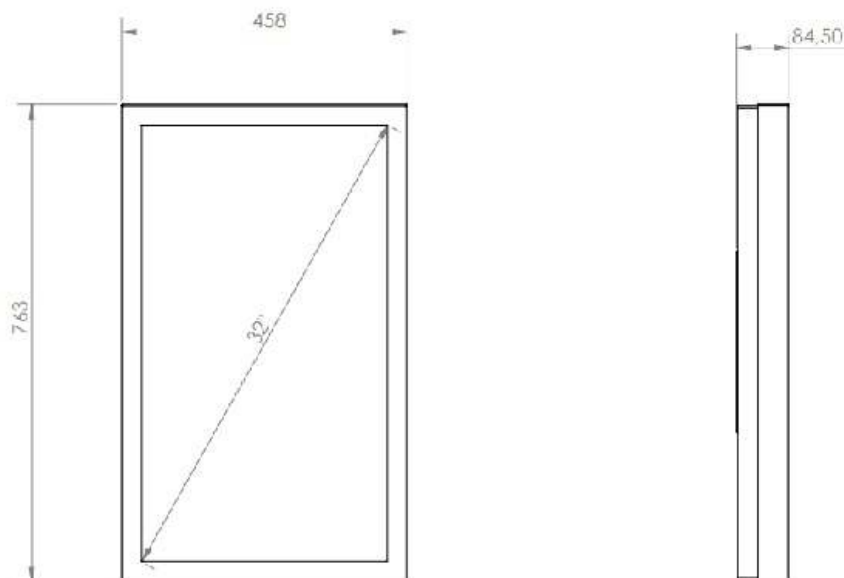

Our wall casing EASY is designed to give a professional signage feeling. Different models in landscape and portrait mode to allow airflow from top to bottom as only the sides are covered completely to the wall. Space for computer and power plugs inside. Available in black and white as standard.

TECHNICAL DRAWING

SPECIFICATION

Features

No visible cables
Space for computer and powerplugs inside
Covered from sides
Cable outlets on top and bottom
Optimized air ventilation for portrait mode
Wall mount included

Material options

Powder coated metal

Display options

VESA 200x200 / 300x300

Powder coating colors

Black, RAL 9005str
White, RAL 9003str
Custom color upon request

Part number & Description

WC3200-5001-01

Wall casing, QM32R, Portrait, White