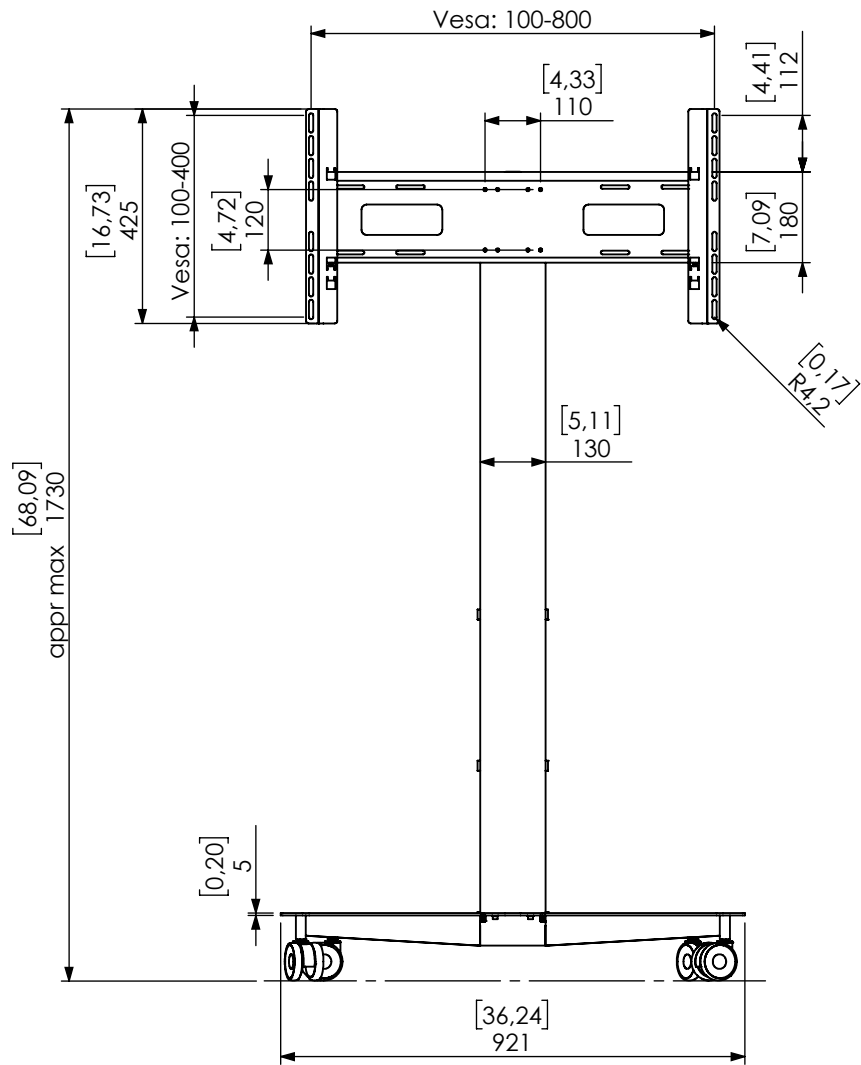

Technical drawing (mm/inch)
K12-025-x ICON FH MT 1450 - 800x400 dimensions

SMART MEDIA
SOLUTIONS