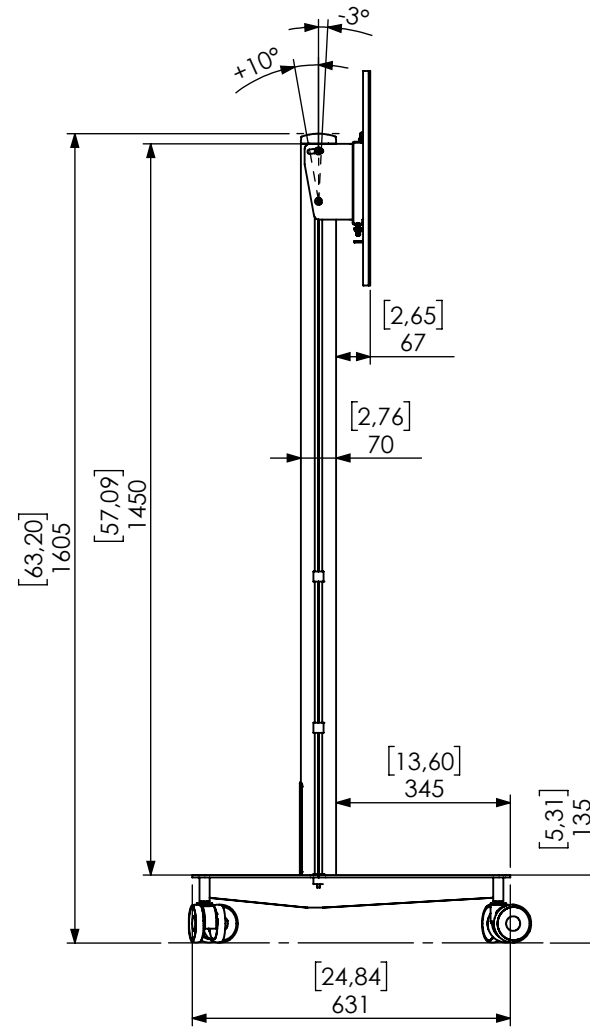

Technical drawing (mm/inch)
K12-025-x ICON FH MT 1450 - 800x400 dimensions

SMART MEDIA
SOLUTIONS