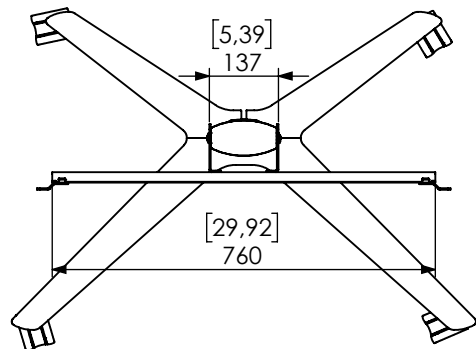

Technical drawing (mm/inch)
K12-025-x ICON FH MT 1450 - 800x400 dimensions

SMART MEDIA
SOLUTIONS