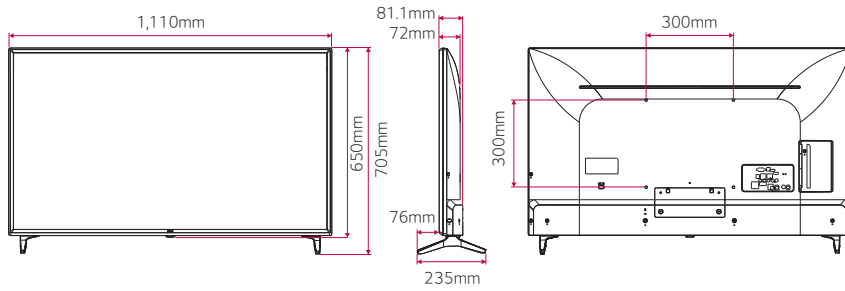

DIMENSION

49"

43"

32H"

28H"

CONNECTIVITY

49" / 43"

32H"