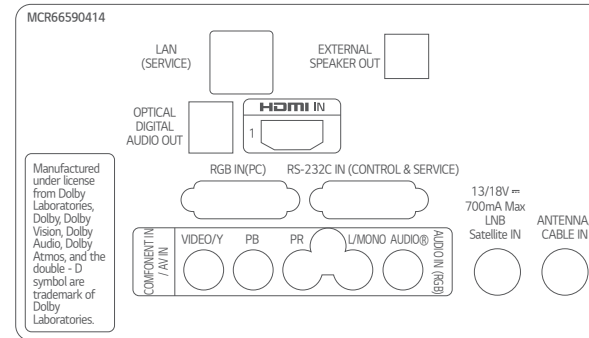

DIMENSION

49"

43"

32H"

28H"

CONNECTIVITY

49" / 43"

32H"