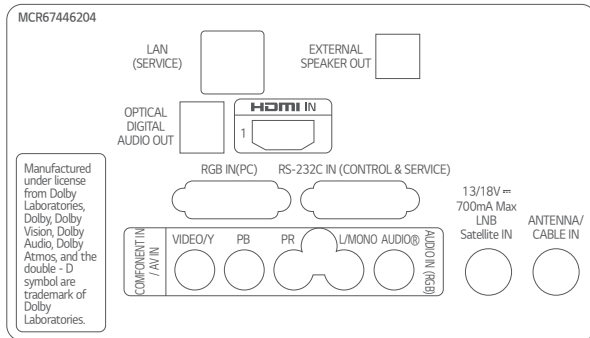

DIMENSION

49"

43"

32H"

28H"

CONNECTIVITY

49" / 43"

32H"