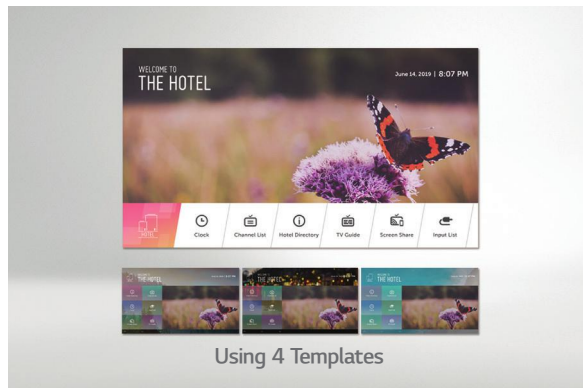

WOL (Wake-on-LAN)

WOL (Wake-on LAN) enables users to send a message throughout the network to power on displays.

Essential Commercial TV with Multiple Use LT340C(EU/CIS)

BETTER UX & USABILITY

Quick Menu

LG has created a new Quick Menu (version 3.0), making it easier and more user friendly than ever. A creation tool enables production of hotel promotional videos.