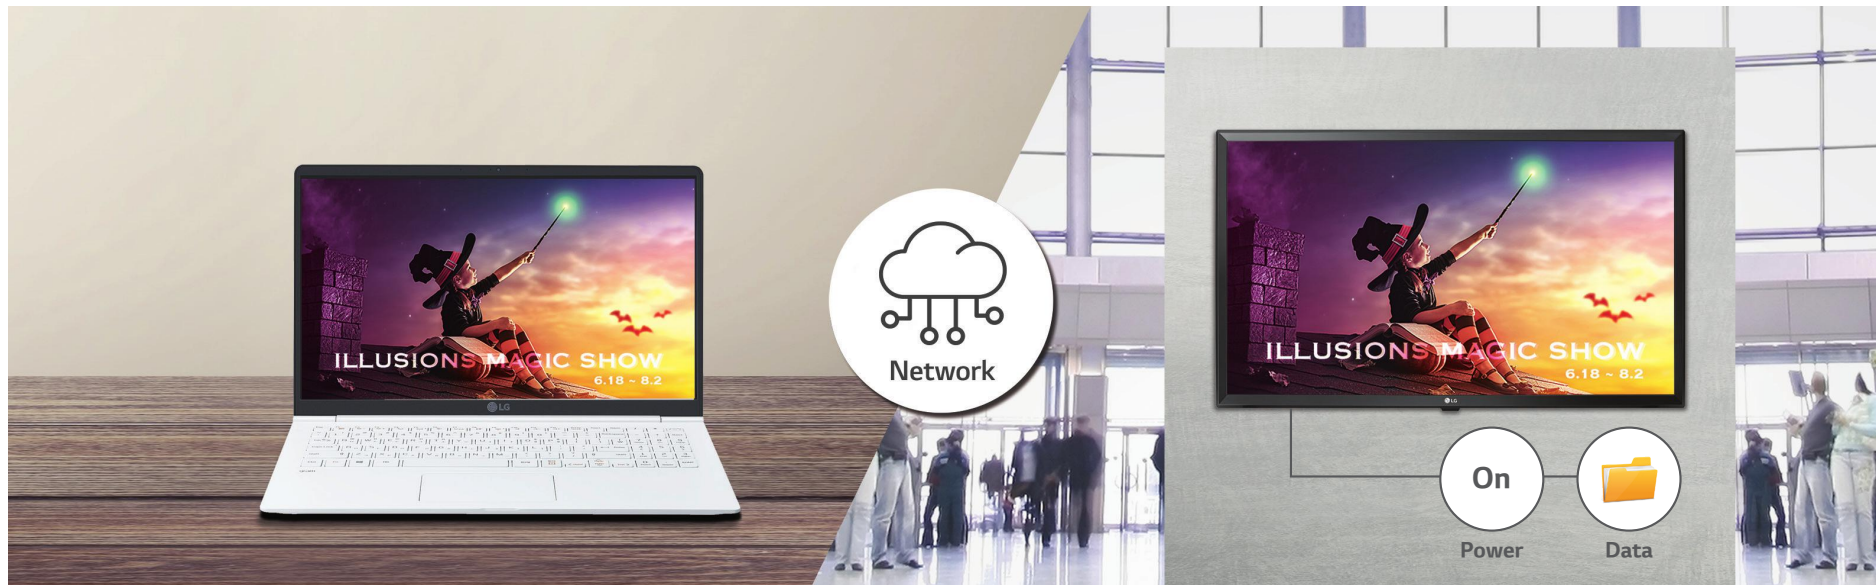

Essential Commercial TV with Multiple Use

LT340C(EU/CIS)

LG Commercial Lite TVs are specially designed for hospitality and business. Your guests and customers will welcome the LT340C's user-friendly interfaces and superb image and video quality.

* 49 inch

* Actual product appearance may differ from the above simulated scene.

Essential Commercial TV with Multiple Use

LT340C(EU/CIS)

EASIER MAINTENANCE

Real-Time Remote Monitoring

In case of malfunctions or errors, real-time remote care is available. When an error occurs, a notification can be sent through the SNMP(Simple Network Management Protocol) protocol.

WOL (Wake-on-LAN)

WOL (Wake-on LAN) enables users to send a message throughout the network to power on displays.

Essential Commercial TV with Multiple Use LT340C(EU/CIS)

BETTER UX & USABILITY

Quick Menu

LG has created a new Quick Menu (version 3.0), making it easier and more user friendly than ever. A creation tool enables production of hotel promotional videos.

Compatibility with AV Control Systems

This LG TV has Crestron Connected Certification, a function that is dedicated to meeting room and that meets the growing need in corporate meeting space market.

DPM (Display Power Management)