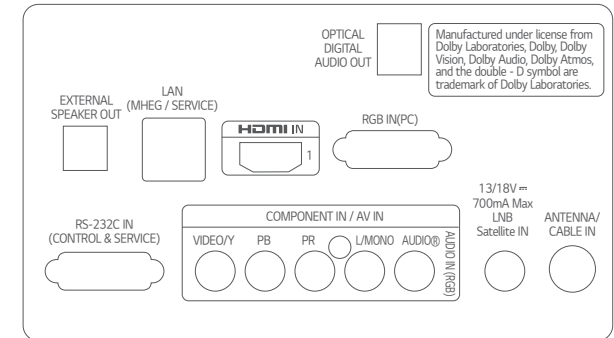

28H"

* Dimensions & Jack Panels (Read/Side) may differ from the above image, so please contact LG salesteam to verify before ordering.

SPECIFICATIONS

		49LT340C	43LT340C	32LT340C	28LT340C
DESIGN	Stand Type	2 Pole	2 Pole	2 Pole	1 pole (Fixed)
	Front Color	Ceramic BK	Ceramic BK	Ceramic BK	Ceramic BK
DISPLAY	Inch	49"	43"	32H"	28H"
	Resolution	1,920 x 1,080 (FHD)	1,920 x 1,080 (FHD)	1,366 x 768 (HD)	1,366 x 768 (HD)
	Backlight Unit Type	Direct	Direct	Direct	Direct
	Brightness (cd/m ²)	400	400	240	200
BROADCASTING SYSTEM	TV Reception	• (DVB-T2 / C / S2)	• (DVB-T2 / C / S2)	• (DVB-T2 / C / S2)	• (DVB-T2 / C / S2)
VIDEO	HDR / HDR Dolby Vision	- / -	- / -	- / -	- / -
AUDIO	Audio Output	10W + 10W	10W + 10W	5W + 5W	5W + 5W
	Speaker System	2.0 ch	2.0 ch	2.0 ch	2.0 ch
HOSPITALITY FEATURES	Quick menu 3.0, USB Cloning, WOL, SNMP, Self Diagnostics(USB), HTNG-CEC (1.4), Simlink (HDMI-CEC, 1.4), IR Out (RS-232C), Multi IR Code, Hotel Mode, PDM, Installer Menu, Lock Mode (Limited), Welcome Video / Screen, Insert Image, One Channel Map, External Speaker Out, RJP (Remote Jack Pack) Compatibility, USB Auto Playback / USB Auto Playback+, Auto Off / Sleep Timer, Smart Energy Saving, Motion Eye Care, Crestron Connected® (Network Based Control), DPM (Digital Power Management), Time Scheduler, NTP Sync Timer				
JACK INTERFACE	Set Side	Headphone Out, HDMI In (1.4), USB (2.0), CI Slot			
	Set Rear	HDMI In (HDCP, 1.4), RF In (2), AV In, Component in (RCA5 Type), Digital Audio Out (Optical), RGB In (D-sub 15pin) - PC, RS-232C(D-Sub 9pin, Control & Service), RJ45 (Usage Purpose, SNMP & MHEG), External Speaker Out (Spk-out 1, 4W (Stereo, R : 2.0W, L : 2.0W, 8Ω))			
DIMENSION (UNIT : mm / kg)	VESA	300 x 300	200 x 200	200 x 200	100 x 100
	W x H x D / Weight (With stand)	1,110 x 705 x 235 / 11.4	977 x 615 x 187 / 8.1	739 x 472 x 168 / 4.9	650 x 449 x 188 / 4.58
	W x H x D / Weight (Without stand)	1,110 x 650 x 81.1 / 11.3	977 x 575 x 80.8 / 8.0	739 x 441 x 84 / 4.85	650 x 390 (Including IR.395) x 78.4 / 4.18
	W x H x D / Weight (Shipping)	1,193 x 770 x 158 / 13.4	1,060 x 660 x 152 / 10.5	812 x 510 x 142 / 6.1	804 x 461 x 185 / 6.46
POWER (UNIT : WATTS)	Voltage, Hz	100 - 240, 50/60	100 - 240, 50/60	100 - 240, 50/60	100 - 240, 50/60
	Typical	71.4	62.0	33.4	31.0
	Stand-by	0.3	0.3	0.3	0.5W (TBD)