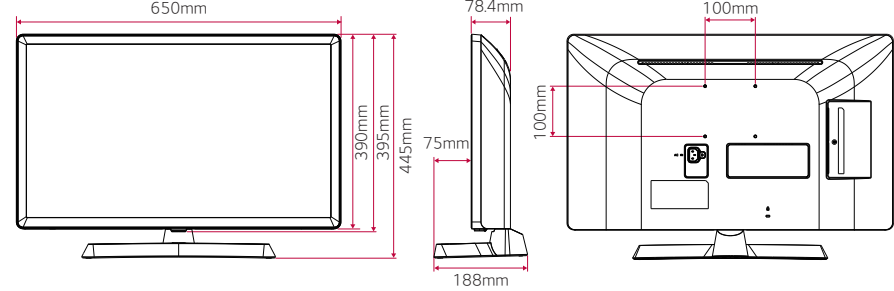

DIMENSION

49"

43"

32H"

28H"

CONNECTIVITY

49" / 43"

32H"