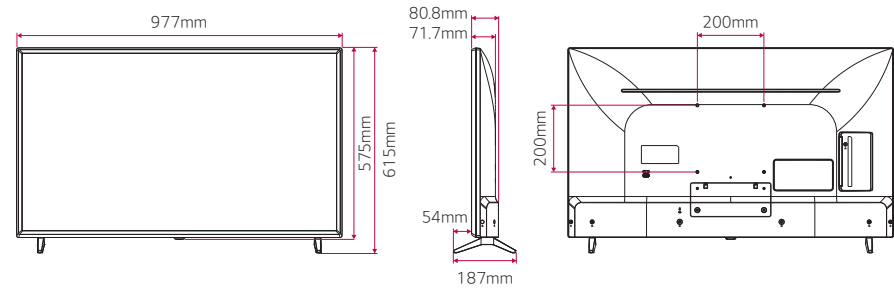

DIMENSION

49"

43"

32H"

28H"

CONNECTIVITY

49" / 43"

32H"