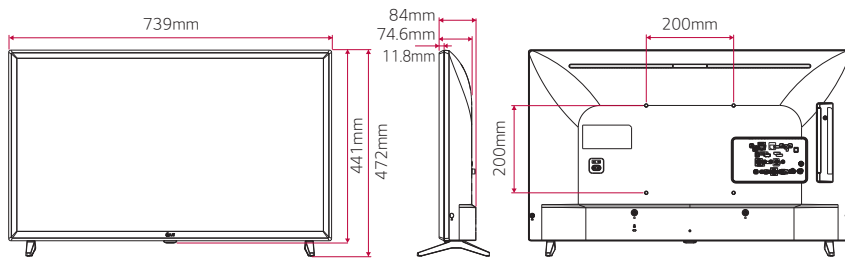

DIMENSION

49"

43"

32H"

28H"

CONNECTIVITY

49" / 43"

32H"