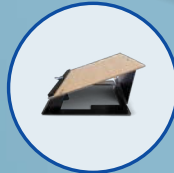

Ideal for reading and writing

Both document holders are ideal for reading and writing. The R-Go Read2Write can be changed from read- to write-position in just one movement!

Soft foam wrist support

The document holders are equipped with a soft foam wrist support for optimal comfort while working.

Unique design

The R-Go Flex Read has a unique design with acrylic transparent top and steel base frame.

Adjustable in 6 angles

This document holder is adjustable in 6 positions to suit your needs.

Soft foam wrist support

With a soft foam strip to support your wrists and for optimal comfort.

R-Go Read2Write

From reading to writing in one movement

With the R-Go Read2Write you are unconsciously stimulated to work in a healthy posture. By placing your documents in front of you on a document holder rather than next to your keyboard, you prevent an uncomfortable posture. This document holder is easily transformed into a writing surface by pulling the top forwards. By bringing the work towards you, you prevent a hunched posture.

For taking notes, the Read2Write has a soft foam wrist support on the front. This prevents pressure on the wrists while writing. Besides ergonomic features, this document holder has a unique design. It is made of lightweight aluminium with a thin top made of oak wood or frosted acrylic.