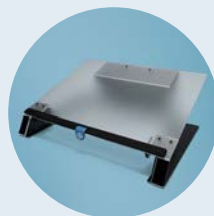

R-Go Read2Write

RGORIDOFA