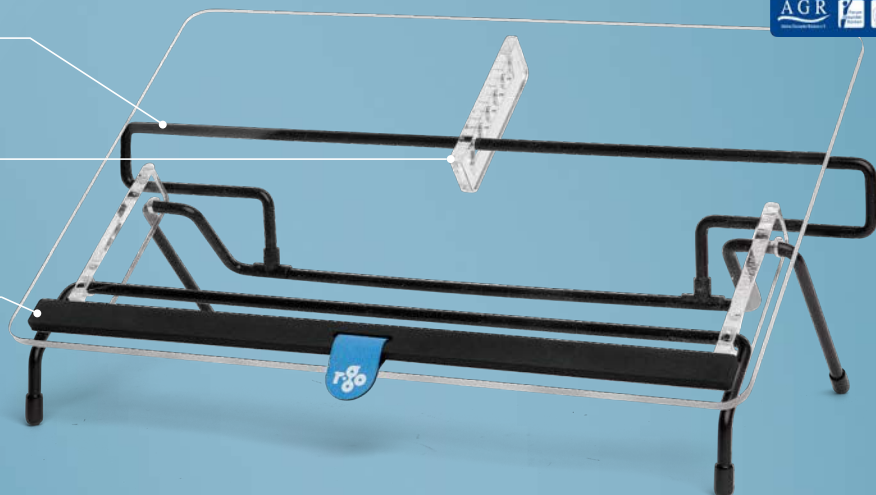

Ideal for reading and writing

Both document holders are ideal for reading and writing. The R-Go Read2Write can be changed from read- to write-position in just one movement!

Soft foam wrist support

The document holders are equipped with a soft foam wrist support for optimal comfort while working.

Unique design

The R-Go Flex Read has a unique design with acrylic transparent top and steel base frame.

Adjustable in 6 angles

This document holder is adjustable in 6 positions to suit your needs.

Soft foam wrist support

With a soft foam strip to support your wrists and for optimal comfort.

R-Go Read2Write

From reading to writing in one movement

With the R-Go Read2Write you are unconsciously stimulated to work in a healthy posture. By placing your documents in front of you on a document holder rather than next to your keyboard, you prevent an uncomfortable posture. This document holder is easily transformed into a writing surface by pulling the top forwards. By bringing the work towards you, you prevent a hunched posture.

For taking notes, the Read2Write has a soft foam wrist support on the front. This prevents pressure on the wrists while writing. Besides ergonomic features, this document holder has a unique design. It is made of lightweight aluminium with a thin top made of oak wood or frosted acrylic.