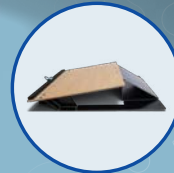

For writing