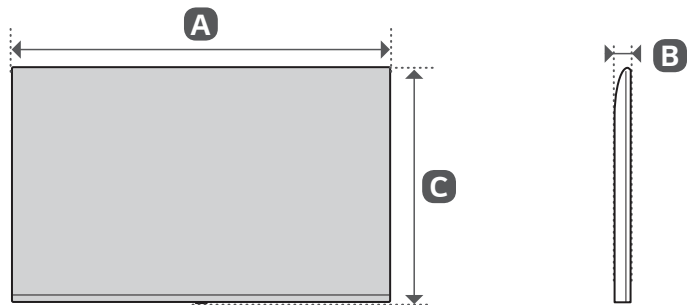

| | A | B | C | D |
|---|------|------|------------------------|------|
| | (mm) | | | (kg) |
| 43UR762H9ZC | 967 | 57.1 | 564 | 8.8 |
| 50UR762H0ZC 50UR762H9ZC 50UR762H3ZC | 1121 | 57.1 | 651 | 12.1 |
| 55UR762H0ZC 55UR762H9ZC 55UR762H3ZC | 1235 | 57.5 | 715 | 14.0 |
| 65UR762H0ZC 65UR762H9ZC 65UR762H3ZC | 1454 | 57.7 | 838 | 21.5 |
| Power requirement | | | AC 100-240 V~ 50/60 Hz | |