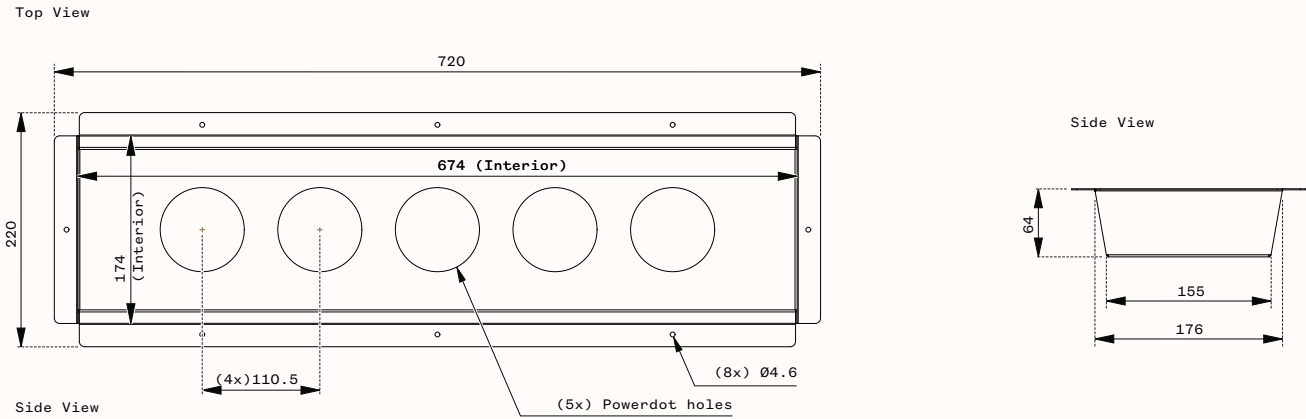

POWERDOT TRAY⁰²

Dimensions

See user manual for assembly instructions.

POWERDOT TRAY⁰²

MOUNTING TRAY FOR 5 POWERDOTS, BLACK/WHITE/SILVER

ART. NO

9002500409	BLACK
9002500401	WHITE
9002500402	SILVER

Technical data

INTERFACE	MOUNTING TRAY FOR 5 POWERDOTS
MATERIAL	STEEL
COLOUR	BLACK RAL 9005, WHITE RAL 9016, SILVER
FINISH	BLACK/WHITE-MATTE, SILVER-METALLIC
LENGHT	720mm
WIDTH	220mm
THICKNESS	64mm