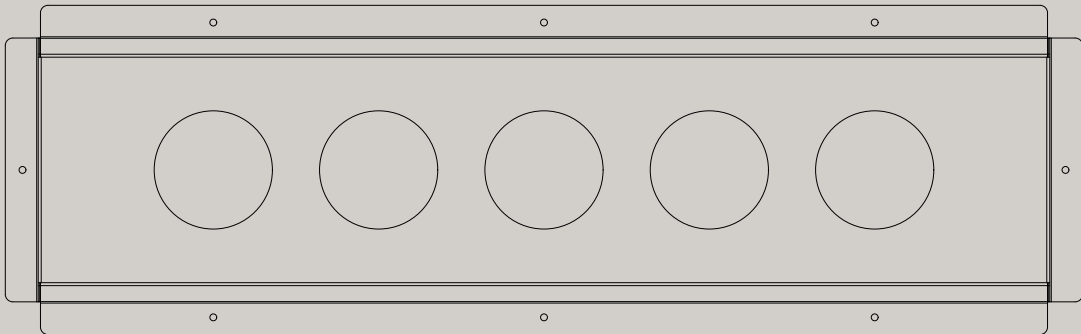

POWERDOT TRAY⁰²

Dimensions

See user manual for assembly instructions.

POWERDOT TRAY⁰²

MOUNTING TRAY FOR 5 POWERDOTS, BLACK/WHITE/SILVER

ART. NO

9002500409	BLACK
9002500401	WHITE
9002500402	SILVER

Technical data

INTERFACE	MOUNTING TRAY FOR 5 POWERDOTS
MATERIAL	STEEL
COLOUR	BLACK RAL 9005, WHITE RAL 9016, SILVER
FINISH	BLACK/WHITE-MATTE, SILVER-METALLIC
LENGHT	720mm
WIDTH	220mm
THICKNESS	64mm