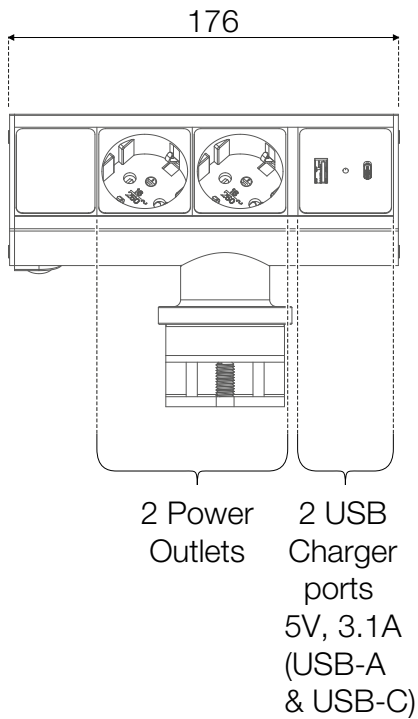

Front view

Left side

Range for table thickness

- 15-31 mm

Product cables & lengths:

Schuko plug (Type F) (~1500 mm)