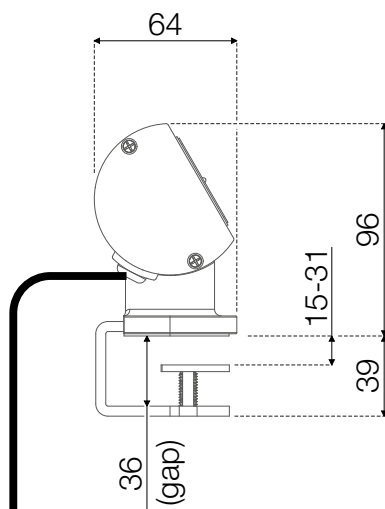

Front view

Left side

Range for table thickness

- 15-31 mm

Product cables & lengths:

Schuko plug (Type F) (~1500 mm)