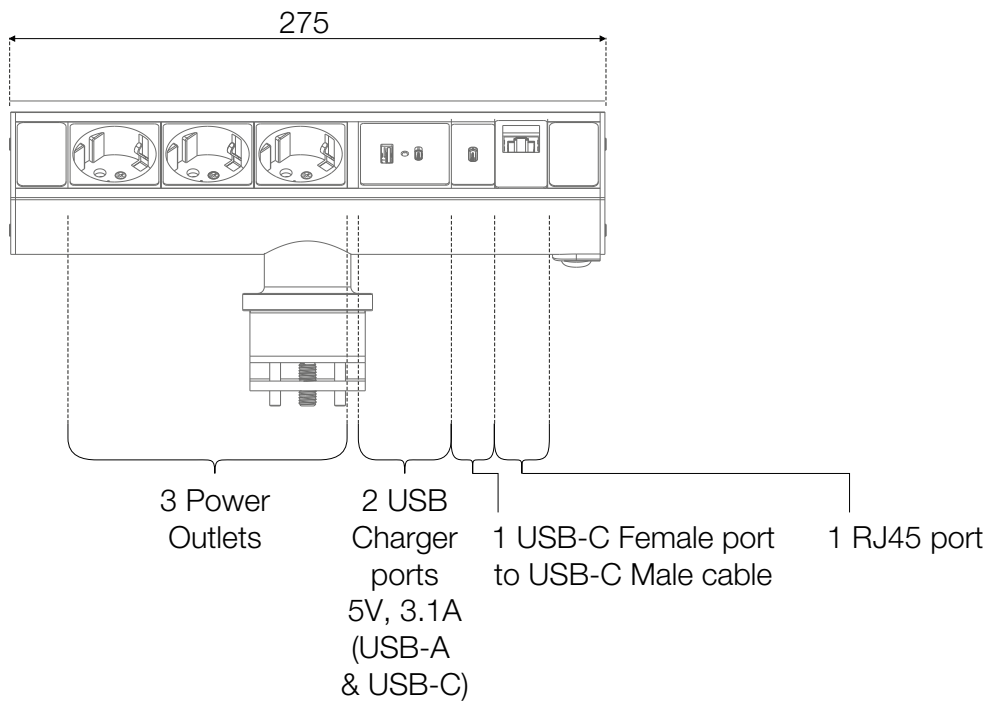

Drawing

9102000209

Front view

Left side

Range for table thickness

- 15-31 mm

Product cables & lengths:

- 1x Schuko plug (Type F) (~1500 mm)
- 1x USB-C Port plug (~950 mm)
- 1x RJ45 Port cable (~550 mm)