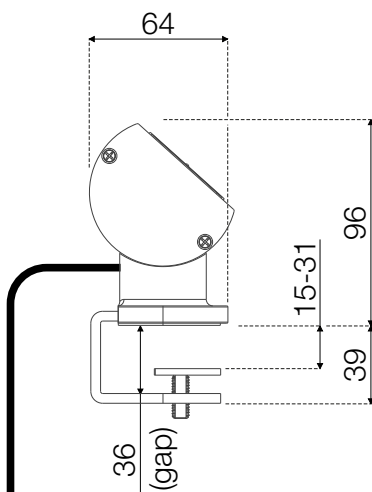

Drawing

9102000209

Front view

Left side

Range for table thickness

- 15-31 mm

Product cables & lengths:

- 1x Schuko plug (Type F) (~1500 mm)
- 1x USB-C Port plug (~950 mm)
- 1x RJ45 Port cable (~550 mm)