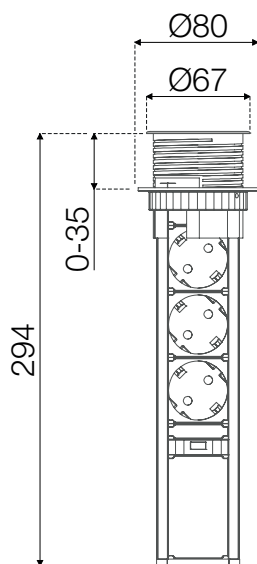

Front view (Expanded)

Front view (Retracted)

Product cables & lengths:

1x Schuko cable (~1500 mm)