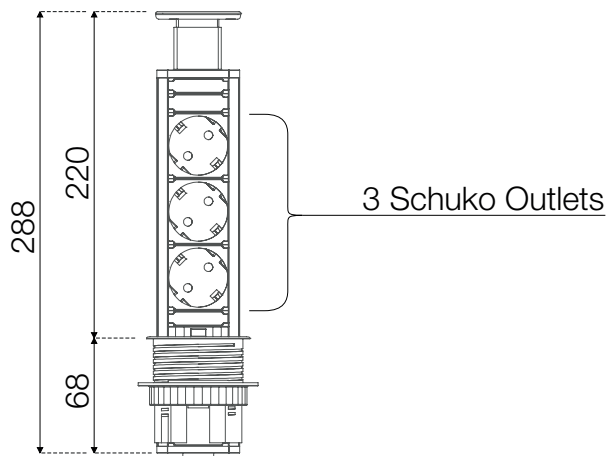

Front view (Expanded)

Front view (Retracted)

Product cables & lengths:

1x Schuko cable (~1500 mm)