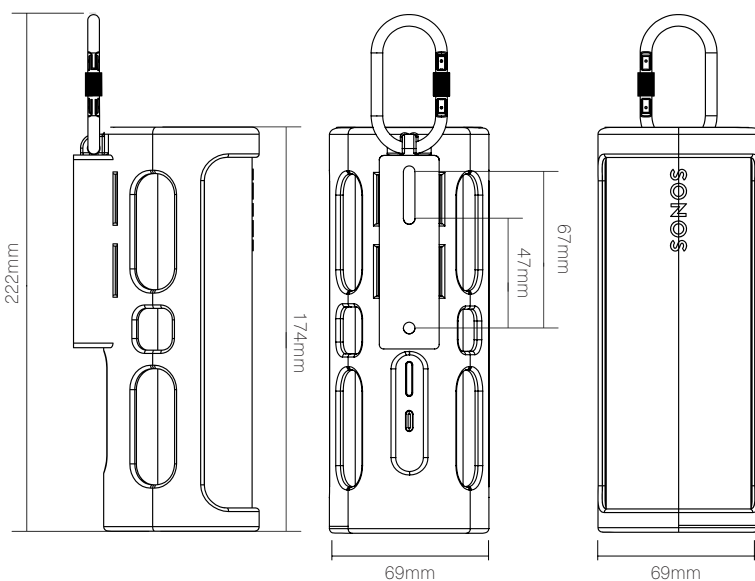

SR-MTC Mountable Travel Cover for Sonos Roam

Designed to optimise the Sonos Roam's portability without compromising the sound quality, the Flexson Mountable Travel Cover offers rugged protection and multiple mounting and hanging options. The protective shell guards against knocks and bumps around the home and out on adventures, while the well-positioned cut outs ensure the sound quality is not compromised and allowing connection for charging without removing the case. Complete with carabiner clip for attaching to backpacks, loop holes to accommodate existing straps, and sliding spine fittings for attaching to the wall, bike frames or more, the Mountable Travel Cover from Flexson is the perfect addition to any Sonos Roam.

- Built to optimise Roam's portability
- Protective shell guards against knocks, without interrupting sound quality
- Design of case enables connection to charging dock
- Comes with carabiner clip and mounting attachments
- Available in Black
- Only to be used with the black Sonos Roam
- Designed in the UK

		Black		
Product Code	FLXSRMTC1021			
EAN Number	5057964002293			
UK, European and US (SRP)		£19.99	€24.99	\$24.99
Product Specifications	Height	Width	Depth	Weight
Product Size (mm)	174mm	69mm	80mm	TBC
Carton Dimensions (mm)	176mm	81mm	70mm	TBC
Carton Contents	2 x Wall/Bicycle mounts, 1 x carabiner, 2 x velcro straps			
Country of Manufacture	China	Outer Carton Quantity	-	