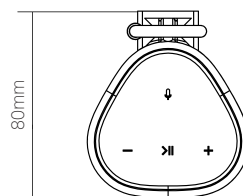

SR-MTC Mountable Travel Cover for Sonos Roam

Designed to optimise the Sonos Roam's portability without compromising the sound quality, the Flexson Mountable Travel Cover offers rugged protection and multiple mounting and hanging options. The protective shell guards against knocks and bumps around the home and out on adventures, while the well-positioned cut outs ensure the sound quality is not compromised and allowing connection for charging without removing the case. Complete with carabiner clip for attaching to backpacks, loop holes to accommodate existing straps, and sliding spine fittings for attaching to the wall, bike frames or more, the Mountable Travel Cover from Flexson is the perfect addition to any Sonos Roam.

- Built to optimise Roam's portability
- Protective shell guards against knocks, without interrupting sound quality
- Design of case enables connection to charging dock
- Comes with carabiner clip and mounting attachments
- Available in Black
- Only to be used with the black Sonos Roam
- Designed in the UK

		Black		
Product Code	FLXSRMTC1021			
EAN Number	5057964002293			
UK, European and US (SRP)		£19.99	€24.99	\$24.99
Product Specifications	Height	Width	Depth	Weight
Product Size (mm)	174mm	69mm	80mm	TBC
Carton Dimensions (mm)	176mm	81mm	70mm	TBC
Carton Contents	2 x Wall/Bicycle mounts, 1 x carabiner, 2 x velcro straps			
Country of Manufacture	China	Outer Carton Quantity	-	