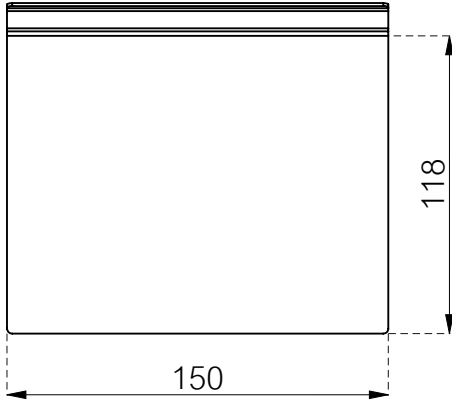

-  436-C140A
-  436-C140W
-  436-C140B

Port Replicator holder for Conceptum

Front view

Side view