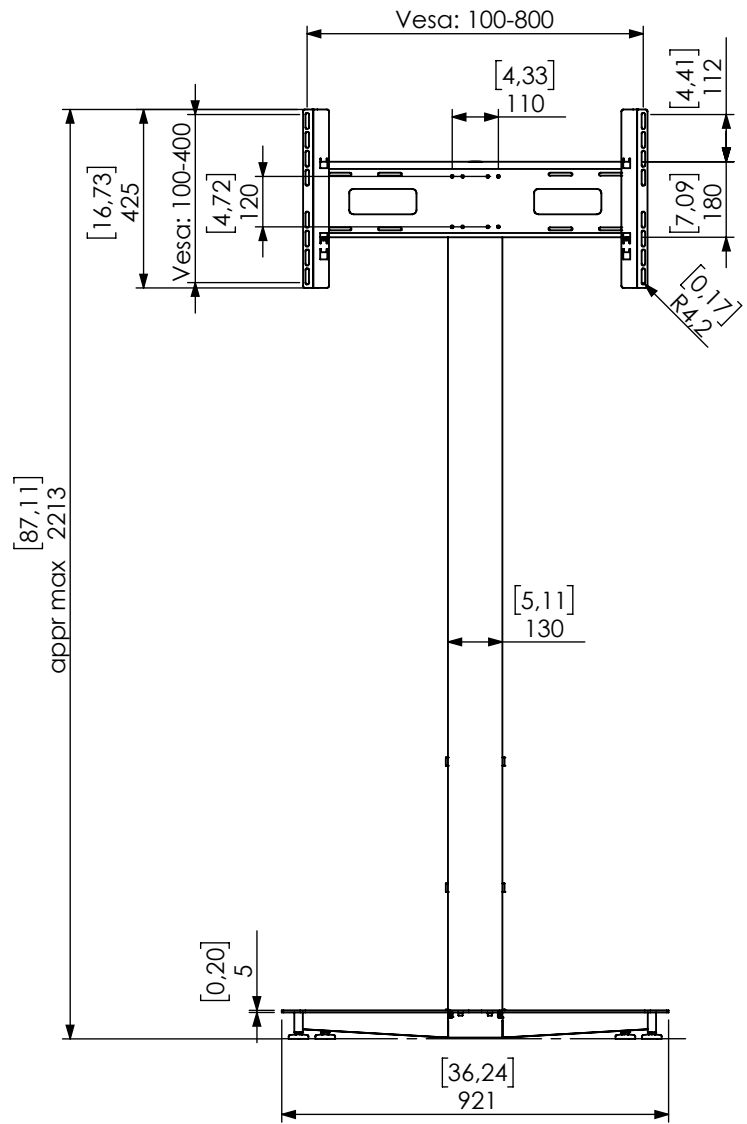

Technical drawing (mm/inch)
K12-032-x ICON FH T 2000 - 800x400 dimensions

SMART MEDIA
SOLUTIONS