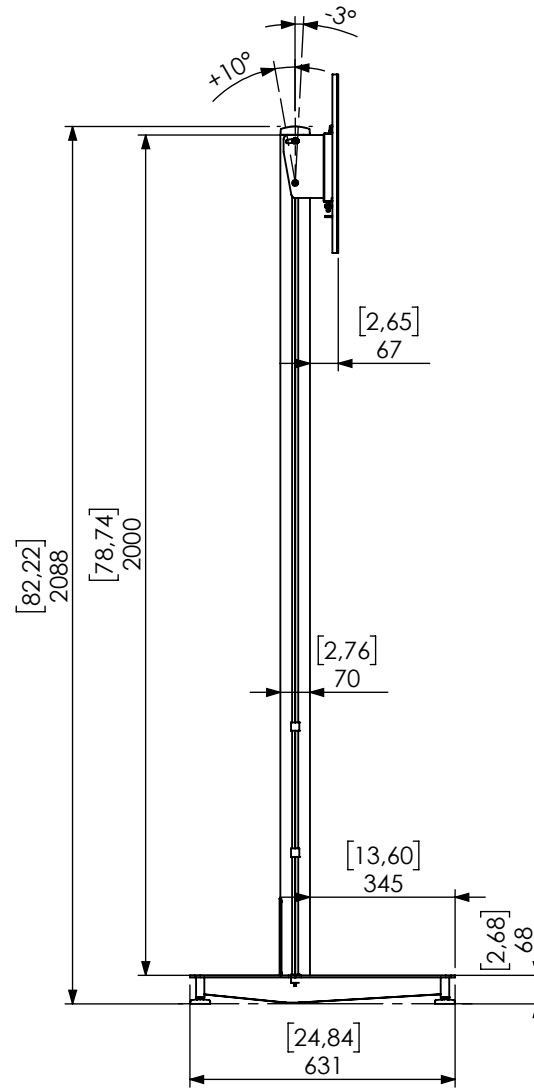

Technical drawing (mm/inch)
K12-032-x ICON FH T 2000 - 800x400 dimensions

SMART MEDIA
SOLUTIONS