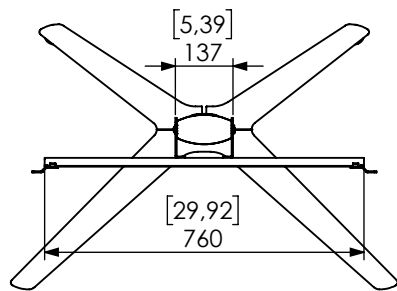

Technical drawing (mm/inch)
K12-032-x ICON FH T 2000 - 800x400 dimensions

SMART MEDIA
SOLUTIONS