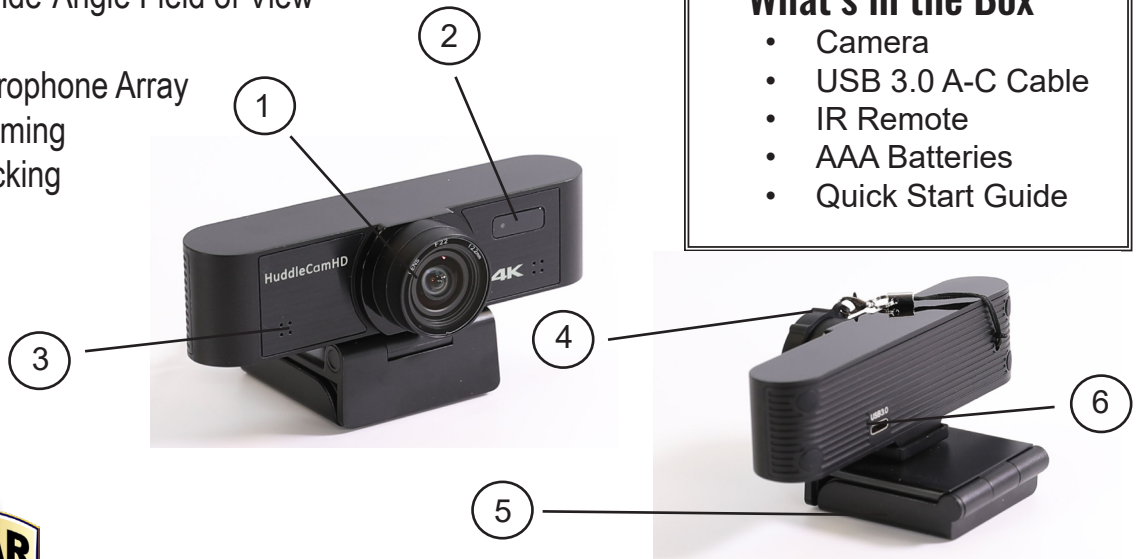

# HuddleCamHD MiniTrack 4K Pro

<http://huddlecamed.com>

HuddleCam HD MiniTrack 4K is an Ultra HD camera with AI Auto-Frame and Auto-Tracking technology.

## Key Features:

- Ultra HD Wide-Angle Field of View
- USB 3.0
- Built-in Microphone Array
- AI Auto Framing
- AI AutoTracking

## What's in the Box

- Camera
- USB 3.0 A-C Cable
- IR Remote
- AAA Batteries
- Quick Start Guide

- 1. Lens**  
108 ° Fied of view
- 2. LED Indicator**  
Illuminated during use

- 3. Microphone Array**  
Beamforming mic array
- 4. Lens Cover**  
Lens Cap

- 5. Mounting Base**  
Mount to Monitor or 1/4-20
- 6. USB 3.0 Port**  
Connect to PC USB 3.0 Port