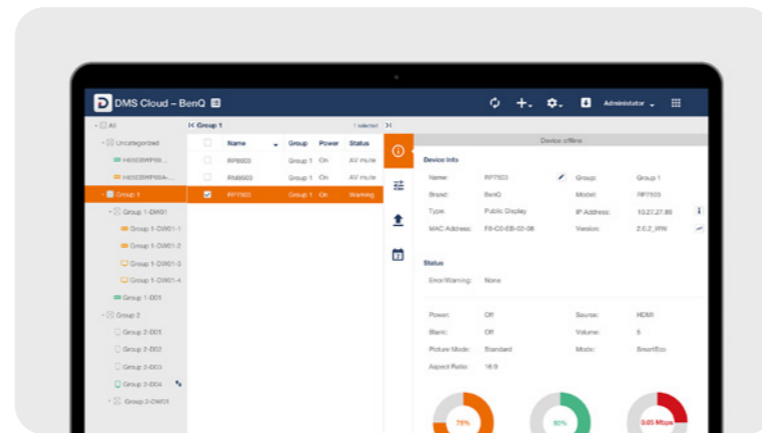

# Effortless management

BenQ Boards make display management simple so you can focus on what matters.

## Centrally monitor and manage your displays

Remotely push updates, install apps, and generate device analytics for all your BenQ displays via a single easy-to-use device management platform.