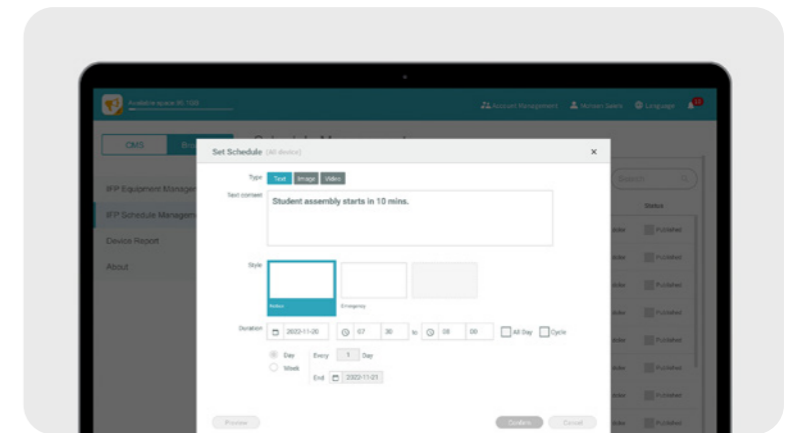

Complement your school's PA system

Keep students and teachers up to date with real-time campus-wide announcements and reminders sent remotely from X-Sign Broadcast.