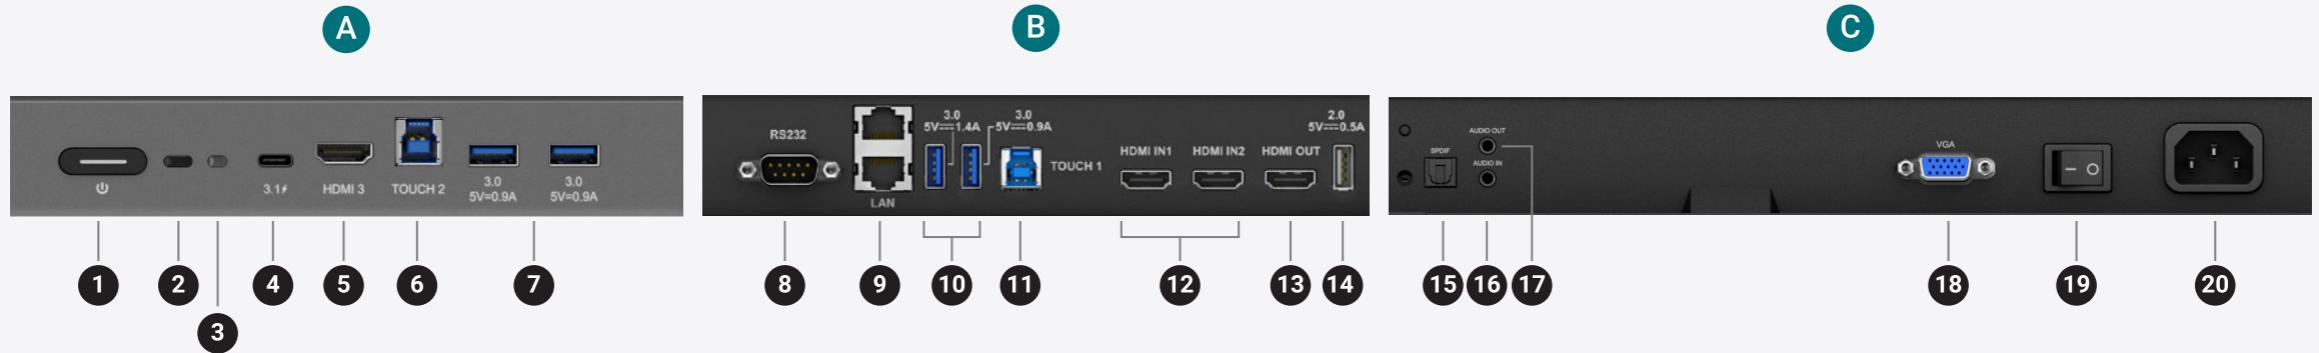

### Dimensions (W×H×D)

RE6503 | 1488.3 × 896.6 × 87.5 mm

RE7503 | 1709.4 × 1020.2 × 87.7 mm

RE8603 | 1957 × 1159.9 × 99.7 mm

1. Power

2. Remote control sensor

3. Ambient light sensor

4. TYPE-C

5. HDMI

6. TOUCH-USB

7. USB 3.0

8. RS232

9. LAN1 / LAN2

10. USB 3.0

11. TOUCH-USB

12. HDMI 1 / HDMI 2