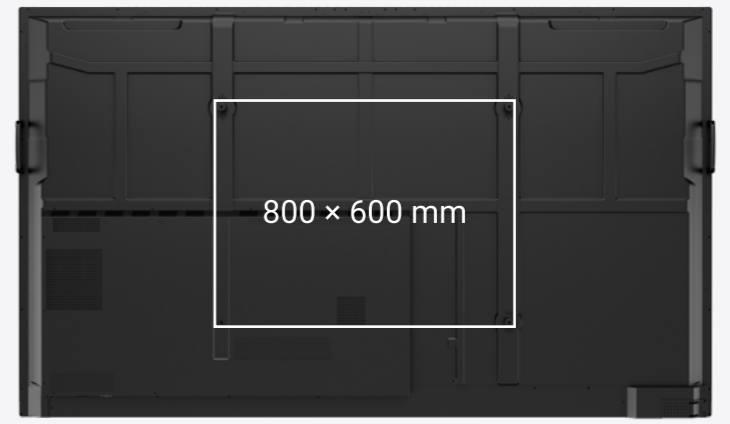

 VESA® Wall Mount

RE6503

RE7503

RE8603

<b>Models</b>	<b>RE6503</b>	<b>RE7503</b>	<b>× RE8603</b>
<b>Panel</b>			
Screen size	65"	75"	86"
Resolution	UHD 3840 × 2160 pixels	UHD 3840 × 2160 pixels	UHD 3840 × 2160 pixels
Aspect ratio	16:9	16:9	16:9
Brightness without glass (typical)	400 nits	400 nits	400 nits
Contrast ratio (typical)	1200:1	1200:1	1200:1
Dynamic contrast ratio	30,000:1	30,000:1	30,000:1
Color depth	10-bit	10-bit	10-bit
Response time	8 ms	8 ms	8 ms
Color gamut	72% NTSC	72% NTSC	72% NTSC
Light life (typical)	50,000 hrs	50,000 hrs	50,000 hrs
Orientation	Landscape	Landscape	Landscape
<b>Glass</b>			
Hardness	9H tempered	9H tempered	9H tempered
Germ-resistant technology	Nano-ionic silver	Nano-ionic silver	Nano-ionic silver
Anti-glare coating	Yes	Yes	Yes
<b>Touch screen</b>			
Touch technology	Infrared touch	Infrared touch	Infrared touch
Touch points	up to 40	up to 40	up to 40
Touch response time	< 10 ms	< 10 ms	< 10 ms
<b>Platform System</b>			
CPU	A55 × 4	A55 × 4	A55 × 4
GPU	G52 MP2	G52 MP2	G52 MP2
Memory   Storage	4GB   32GB	4GB   32GB	4GB   32GB
OS	Android 11.0	Android 11.0	Android 11.0
<b>Built-in peripherals</b>			
Speaker	2 × 16 W	2 × 16 W	2 × 16 W
<b>Power</b>			
Power	AC 100-240 V 50/60 Hz	AC 100-240 V 50/60 Hz	AC 100-240 V 50/60 Hz
Standby power consumption	<0.5 W	<0.5 W	<0.5 W
Typical power consumption	251	272	447