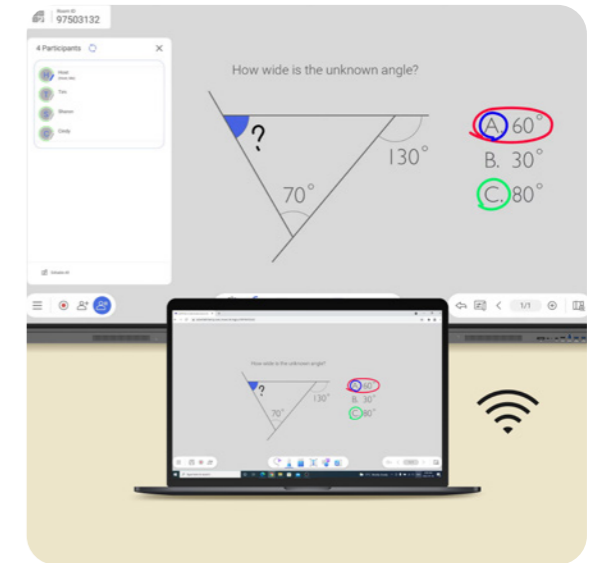

Bridge the distance

Video conferencing and cloud whiteboarding turn the RE series into a highly interactive hybrid learning hub. Teachers can host classes in school while home-based students or even guest lecturers can join remotely from anywhere.