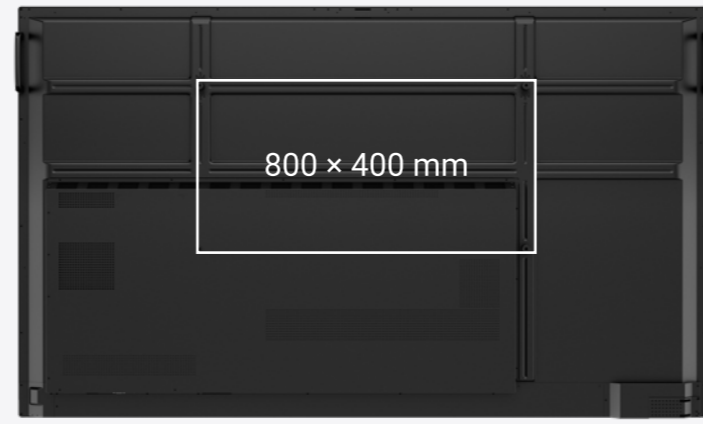

5. HDMI

6. TOUCH-USB

7. USB 3.0

8. RS232

9. LAN1 / LAN2

10. USB 3.0

11. TOUCH-USB

12. HDMI 1 / HDMI 2

13. HDMI-OUT

14. USB 2.0

15. SPDIF

16. AUDIO-IN

17. AUDIO-OUT

18. VGA

19. Power Switch

20. Power-in

 VESA® Wall Mount

RE6503

RE7503

RE8603

<b>Models</b>	<b>RE6503</b>	<b>RE7503</b>	<b>× RE8603</b>
<b>Panel</b>			
Screen size	65"	75"	86"
Resolution	UHD 3840 × 2160 pixels	UHD 3840 × 2160 pixels	UHD 3840 × 2160 pixels
Aspect ratio	16:9	16:9	16:9
Brightness without glass (typical)	400 nits	400 nits	400 nits
Contrast ratio (typical)	1200:1	1200:1	1200:1
Dynamic contrast ratio	30,000:1	30,000:1	30,000:1
Color depth	10-bit	10-bit	10-bit
Response time	8 ms	8 ms	8 ms
Color gamut	72% NTSC	72% NTSC	72% NTSC
Light life (typical)	50,000 hrs	50,000 hrs	50,000 hrs
Orientation	Landscape	Landscape	Landscape
<b>Glass</b>			
Hardness	9H tempered	9H tempered	9H tempered
Germ-resistant technology	Nano-ionic silver	Nano-ionic silver	Nano-ionic silver
Anti-glare coating	Yes	Yes	Yes
<b>Touch screen</b>			
Touch technology	Infrared touch	Infrared touch	Infrared touch
Touch points	up to 40	up to 40	up to 40
Touch response time	< 10 ms	< 10 ms	< 10 ms
<b>Platform System</b>			
CPU	A55 × 4	A55 × 4	A55 × 4
GPU	G52 MP2	G52 MP2	G52 MP2
Memory   Storage	4GB   32GB	4GB   32GB	4GB   32GB
OS	Android 11.0	Android 11.0	Android 11.0
<b>Built-in peripherals</b>			
Speaker	2 × 16 W	2 × 16 W	2 × 16 W
<b>Power</b>			
Power	AC 100-240 V 50/60 Hz	AC 100-240 V 50/60 Hz	AC 100-240 V 50/60 Hz
Standby power consumption	<0.5 W	<0.5 W	<0.5 W
Typical power consumption	251	272	447