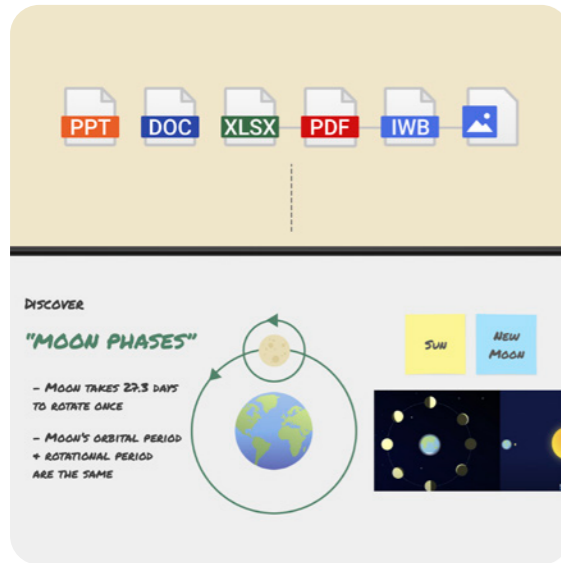

65 W USB Type-C

1000 Mbps ethernet port

OTA remote updates

## Do more than just write

EZWrite 6 is a whiteboard unlike any other. It lets you use different media—like PDFs and images—with interactive tools and templates that make teaching more convenient and classes more fun. Everything you need is on the board.