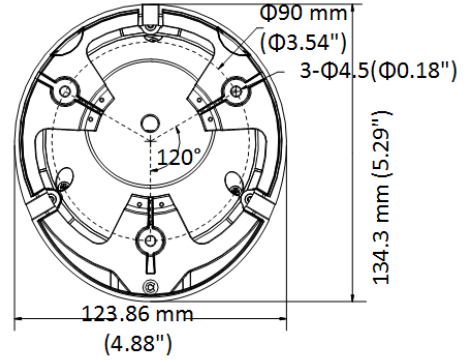

▪ Specification

Camera	
Image Sensor	2 MP CMOS
Max. Resolution	1920 (H) × 1080 (V)
Min. Illumination	Color: 0.005 Lux @ (F1.87, AGC ON), 0 Lux with IR
Shutter Time	PAL: 1/25 s to 1/50,000 s; NTSC: 1/30 s to 1/50,000 s
Day & Night	IR Cut Filter
Angle Adjustment	Pan: 0° to 360°, Tilt: 0° to 75°, Rotate: 0° to 360°
Signal System	PAL/NTSC
Slow Shutter	Max. 16 times
Lens	
Lens Type	2.8 mm to 12 mm motorized vari-focal lens
Focal Length & FOV	Horizontal FOV: 32.1° to 103°
Lens Mount	Φ14
Illuminator	
Supplement Light Type	IR
Supplement Light Range	Up to 40 m
Smart Supplement Light	Yes
Image	
Image Settings	Brightness, Mirror, Sharpness, AGC
Frame Rate	PAL: 1080p@25fps NTSC: 1080p@30fps
Day/Night Mode	Auto/Color/BW (Black and White)
Wide Dynamic Range (WDR)	≥120 dB
Image Enhancement	BLC
Privacy Mask	4 programmable privacy masks
Noise Reduction	3D DNR
White Balance	Auto/Manual
Interface	
Video Output	1 HD analog output
Event	
Motion Detection	4 programmable motion areas
General	
Power	12 VDC ±25%/PoC.at, Max. 7.5 W
Material	Metal
Dimension	134.3 mm × 123.9 mm × 111.4 mm (5.29" × 4.88" × 4.39")
Weight	Approx. 750 g (1.57 lb.)
Operating Condition	-40 °C to 60 °C (-40 °F to 140 °F), humidity 90% or less (non-condensing)
Communication	HIKVISION-C
Language	English
Approval	
Protection	IP67

▪ Available Model

DS-2CE56D8T-IT3ZE(2.7-13.5mm)

▪ **Dimension**

▪ **Accessory**

▪ **Optional**

DS-1275ZJ-SUS(Grey)#UK	DS-1280ZJ-TR12	DS-1280ZJ-M Junction Box	DS-1281ZJ-M Inclined Ceiling Mount	DS-1276ZJ-SUS Corner Mount
DS-1275ZJ-SUS Vertical Pole Mount	DS-1273ZJ-130-TRL Wall Mount			