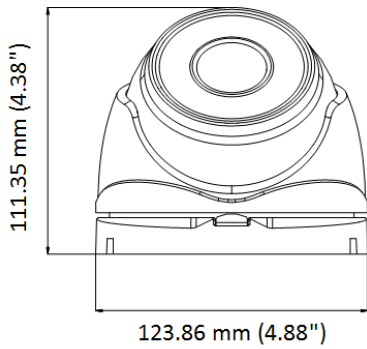

DS-2CE56D8T-IT3ZE(2.7-13.5mm)

▪ **Dimension**

▪ **Accessory**

▪ **Optional**

DS-1275ZJ-SUS(Grey)#UK	DS-1280ZJ-TR12	DS-1280ZJ-M Junction Box	DS-1281ZJ-M Inclined Ceiling Mount	DS-1276ZJ-SUS Corner Mount
DS-1275ZJ-SUS Vertical Pole Mount	DS-1273ZJ-130-TRL Wall Mount