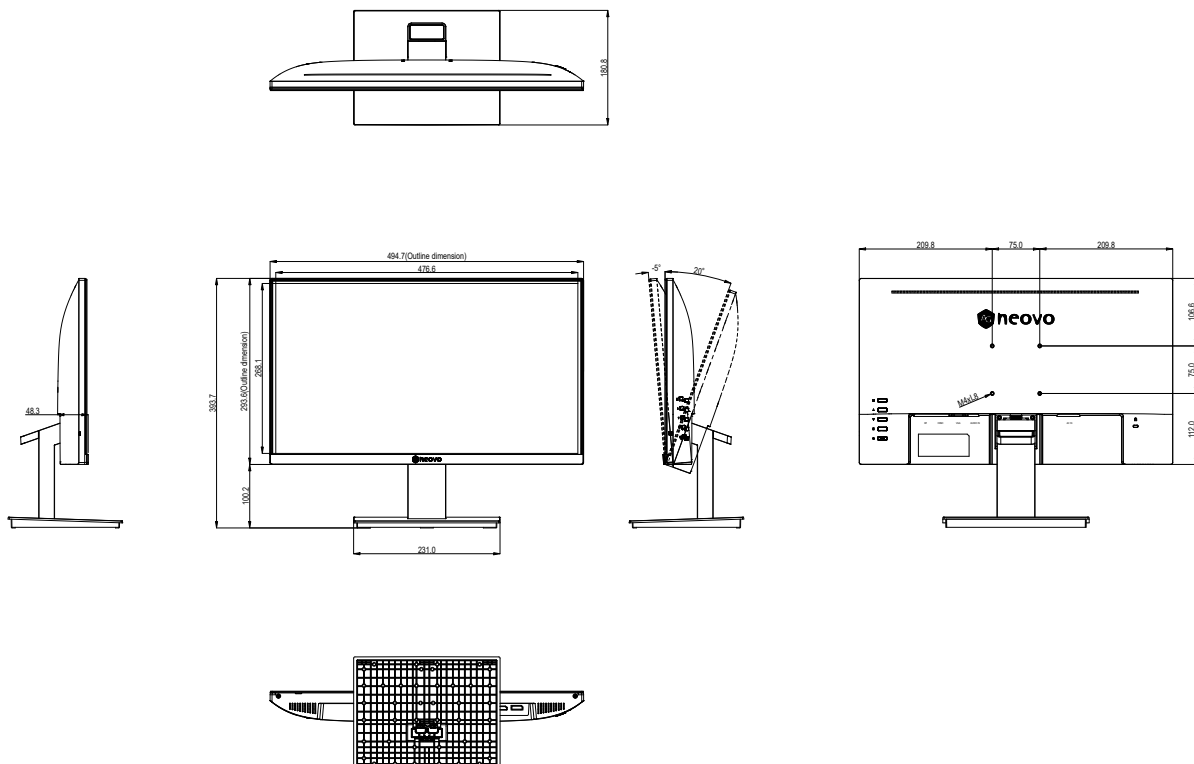

TECHNICAL DRAWING