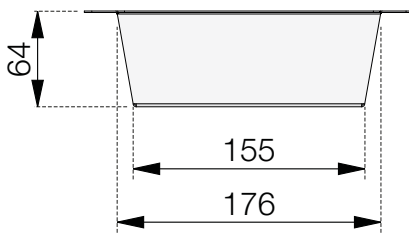

- 935-TP02
- 935-TP02W
- 935-TP02B

Powerdot Tray for 2 Powerdot

Top View

Side View

Side View

Bottom surface of tray: **374 x 154 & (2x) Ø79 holes**