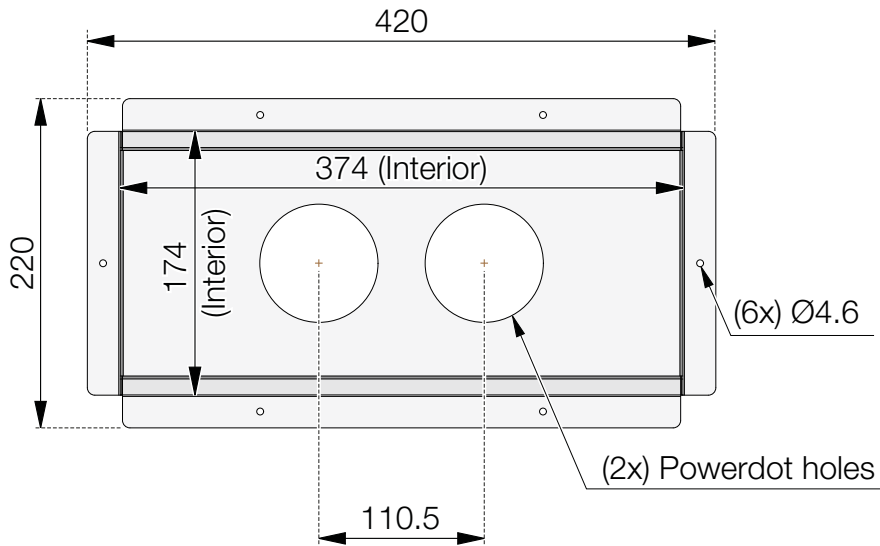

- 935-TP02
- 935-TP02W
- 935-TP02B

Powerdot Tray for 2 Powerdot

Top View

Side View

Side View

Bottom surface of tray: **374 x 154 & (2x) Ø79 holes**