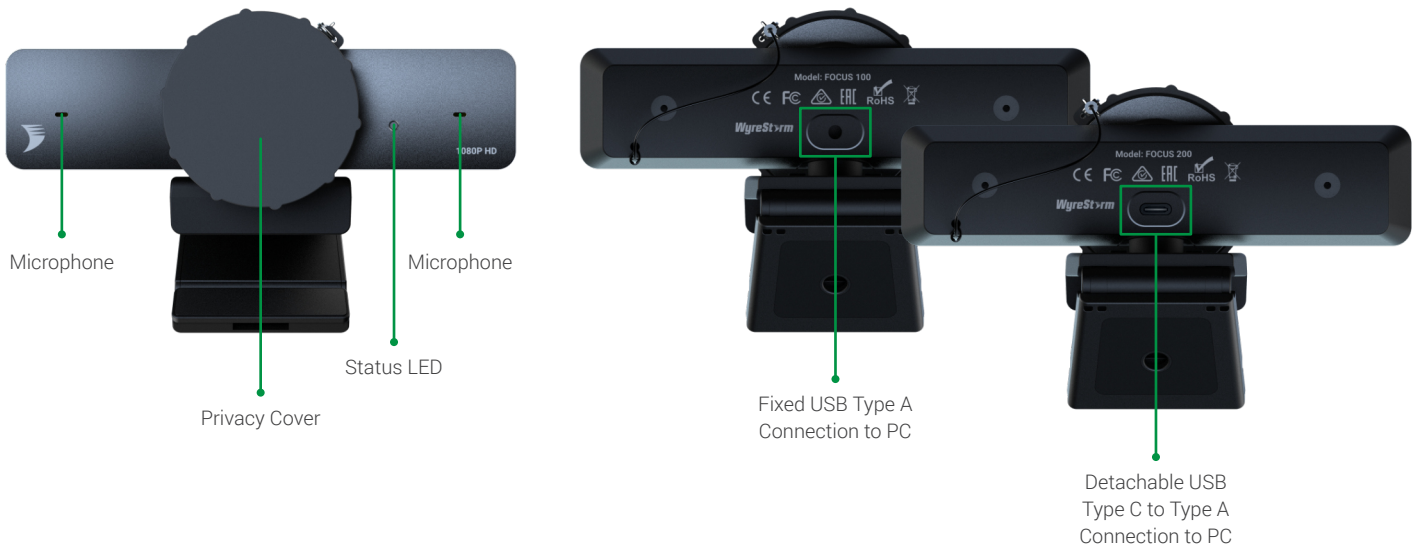

4K UHD and 1080p HD Ultra-Wide Angle USB Webcam with Integrated Microphone

FOCUS 100 | FOCUS 200 | FOCUS 210

WyreStorm®

Specification Sheet

WyreStorm - Powerful. Reliable. Simple.

Introduction

Part of the WyreStorm Office product line, the Focus series webcams provide simple yet effective solutions that meet today's video conference requirements. Each model is equipped with a tailored set of features to meet your meeting requirements. The Focus 100 is an entry level 1080p HD webcam that offers a traditional, but tried and true solution for simple video conferencing. The integrated microphones allow it to be a all-in-one solution to provide video and audio capture for any online meeting. The Focus 200 and 210 adds enhanced features such as 4K video capture with support for HDR (High Dynamic Range) for improved lighting. The Focus 200 also features ePTZ (electronic pan, tilt, zoom) allowing you to setup custom PTZ control for isolated camera angles.

Key Features

- Captures crystal clear 1080p HD (Focus 100) or 4K UHD (Focus 200/210) video with automatic color correction and white balance
- HDR (High Dynamic Range) video capture available on Focus 200/210
- 100-degree ultra-wide angle lens and Auto Framing ensures the entire room is captured
- ePTZ support on Focus 200/210 models for simulated pan, tilt, zoom
- Easily adjusts to fit on top of any computer monitor or display, no matter the size
- Privacy cover for when the camera is not in use
- Integrated microphone features auto-noise reduction and a 3-meter pickup range
- Compatible with popular conference software such as Microsoft Teams and Zoom, Skype and more!
- Intuitive configuration software for adjusting video settings and ePTZ setup for Focus 200/210 models

In the Box

- 1x WyreStorm Focus Webcam
- 1x Privacy Cover
- 1x USB-C to USB-A Cable (Focus 200 only)